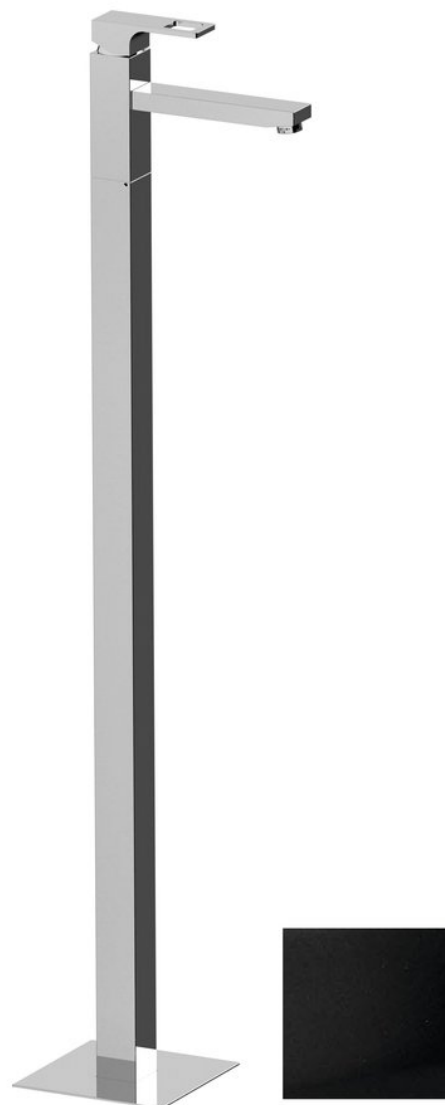

FORATA Freestanding Washbasin Mixer Tap (floor connection), black matt

Order code: FT016/15

Basic information

Brand: Sapho
Series: FORATA

Size

Width: 42 mm
Height: 1030 mm
Depth: 178 mm

Properties

Colour: Black matt
Material: Brass
Shape: Square
Installation: Floorstanding
Type of control: Lever
Cartridge diameter: 35 mm
Spout Height: 940 mm
Weight / Piece: 12.5 kg
Packaging: 1 Piece
Warranty: 6 years

Spare parts

KEROX ECO Replacement Cartridge dia 35mm, low (Order code: 2121B2)
KEROX Replacement Cartridge dia 35mm, low (Order code: 2121B)

Technical sheet