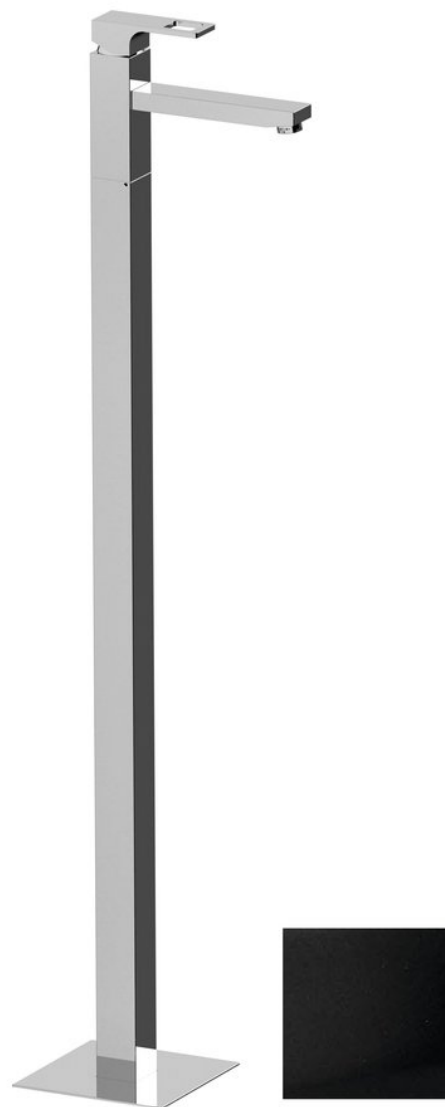

FORATA Freestanding Washbasin Mixer Tap (floor connection), black matt

Order code: FT016/15

Basic information

Brand: Sapho
Series: FORATA

Size

Width: 42 mm
Height: 1030 mm
Depth: 178 mm

Properties

Colour: Black matt
Material: Brass
Shape: Square
Installation: Floorstanding
Type of control: Lever
Cartridge diameter: 35 mm
Spout Height: 940 mm
Weight / Piece: 12.5 kg
Packaging: 1 Piece
Warranty: 6 years

Spare parts

KEROX ECO Replacement Cartridge dia 35mm, low (Order code: 2121B2)
KEROX Replacement Cartridge dia 35mm, low (Order code: 2121B)

Technical sheet