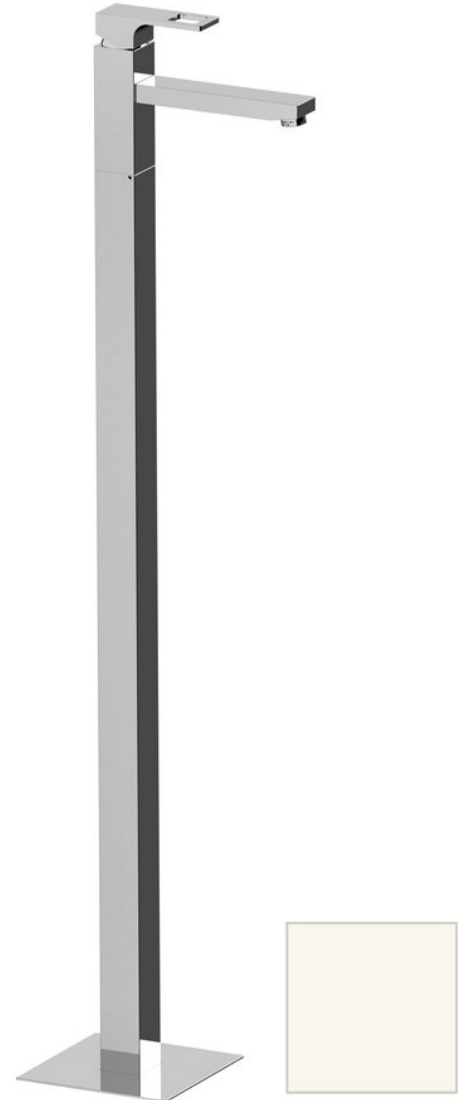

# FORATA Freestanding Washbasin Mixer Tap (floor connection), white matt

Order code: FT016/14

## Basic information

Brand: Sapho  
Series: FORATA

## Size

Width: 42 mm  
Height: 1030 mm  
Depth: 178 mm

## Properties

Colour: White matt  
Material: Brass  
Shape: Square  
Installation: Floorstanding  
Type of control: Lever  
Cartridge diameter: 35 mm  
Spout Height: 940 mm  
Weight / Piece: 12.5 kg  
Packaging: 1 Piece  
Warranty: 6 years