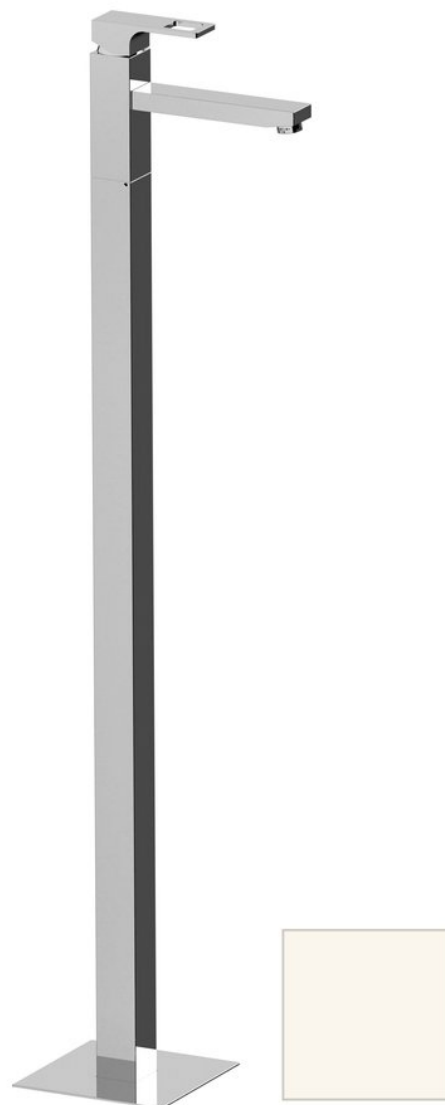

FORATA Freestanding Washbasin Mixer Tap (floor connection), white matt

Order code: FT016/14

Basic information

Brand: Sapho
Series: FORATA

Size

Width: 42 mm
Height: 1030 mm
Depth: 178 mm

Properties

Colour: White matt
Material: Brass
Shape: Square
Installation: Floorstanding
Type of control: Lever
Cartridge diameter: 35 mm
Spout Height: 940 mm
Weight / Piece: 12.5 kg
Packaging: 1 Piece
Warranty: 6 years

Spare parts

KEROX ECO Replacement Cartridge dia 35mm, low (Order code: 2121B2)

KEROX Replacement Cartridge dia 35mm, low (Order code: 2121B)

Technical sheet