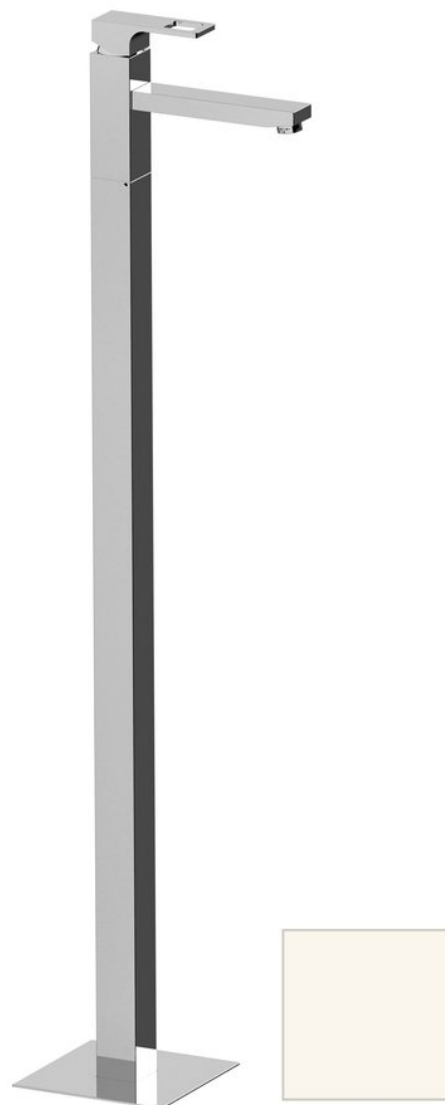

# FORATA Freestanding Washbasin Mixer Tap (floor connection), white matt

Order code: FT016/14

## Basic information

Brand: Sapho  
Series: FORATA

## Size

Width: 42 mm  
Height: 1030 mm  
Depth: 178 mm

## Properties

Colour: White matt  
Material: Brass  
Shape: Square  
Installation: Floorstanding  
Type of control: Lever  
Cartridge diameter: 35 mm  
Spout Height: 940 mm  
Weight / Piece: 12.5 kg  
Packaging: 1 Piece  
Warranty: 6 years