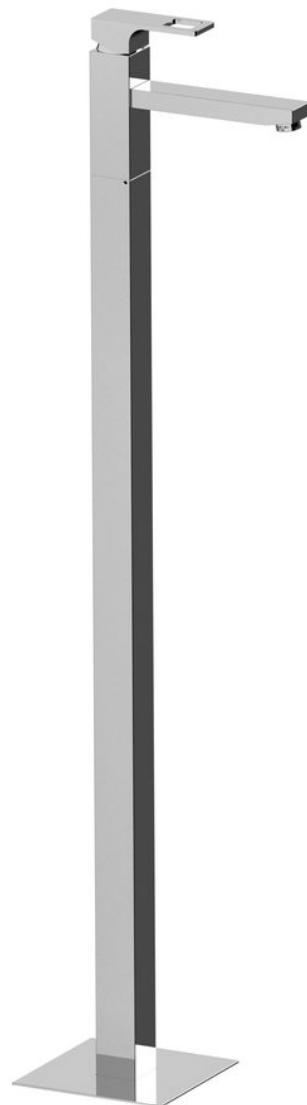

# FORATA Freestanding Washbasin Mixer Tap (floor connection), chrome

Order code: FT016

## Basic information

Brand: Sapho  
Series: FORATA

## Size

Width: 42 mm  
Height: 1030 mm  
Depth: 178 mm

## Properties

Colour: Chrome  
Material: Brass  
Shape: Square  
Installation: Floorstanding  
Type of control: Lever  
Cartridge diameter: 35 mm  
Spout Height: 940 mm  
Weight / Piece: 12.5 kg  
Packaging: 1 Piece  
Warranty: 6 years