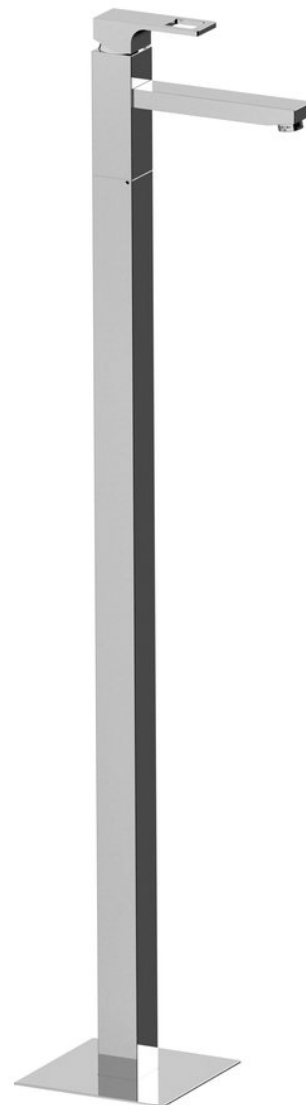

FORATA Freestanding Washbasin Mixer Tap (floor connection), chrome

Order code: FT016

Basic information

Brand: Sapho
Series: FORATA

Size

Width: 42 mm
Height: 1030 mm
Depth: 178 mm

Properties

Colour: Chrome
Material: Brass
Shape: Square
Installation: Floorstanding
Type of control: Lever
Cartridge diameter: 35 mm
Spout Height: 940 mm
Weight / Piece: 12.5 kg
Packaging: 1 Piece
Warranty: 6 years

Spare parts

KEROX ECO Replacement Cartridge dia 35mm, low (Order code: 2121B2)
KEROX Replacement Cartridge dia 35mm, low (Order code: 2121B)

Technical sheet