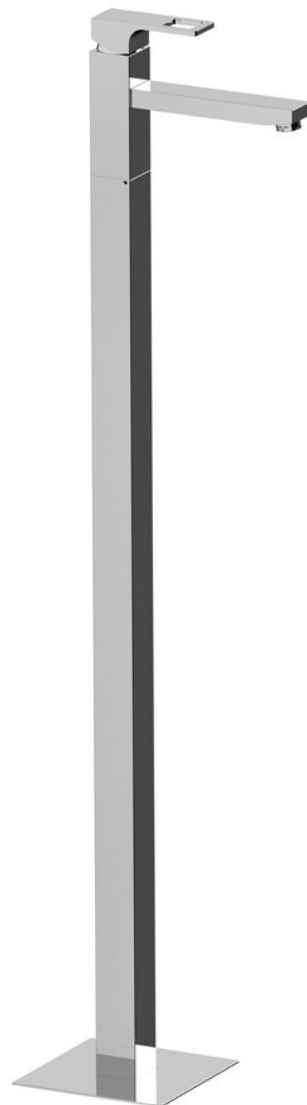

FORATA Freestanding Washbasin Mixer Tap (floor connection), chrome

Order code: FT016

Basic information

Brand: Sapho
Series: FORATA

Size

Width: 42 mm
Height: 1030 mm
Depth: 178 mm

Properties

Colour: Chrome
Material: Brass
Shape: Square
Installation: Floorstanding
Type of control: Lever
Cartridge diameter: 35 mm
Spout Height: 940 mm
Weight / Piece: 12.5 kg
Packaging: 1 Piece
Warranty: 6 years

Spare parts

KEROX ECO Replacement Cartridge dia 35mm, low (Order code: 2121B2)
KEROX Replacement Cartridge dia 35mm, low (Order code: 2121B)

Technical sheet