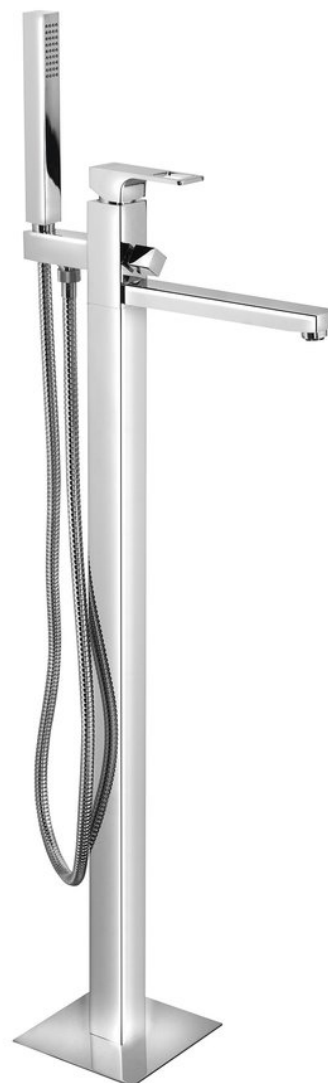

FORATA Freestanding Bath Mixer Tap (floor connection), chrome

Order code: FT021

Basic information

Brand: Sapho
Series: FORATA

Size

Width: 42 mm
Height: 927 mm
Depth: 215 mm

Properties

Colour: Chrome
Material: Brass
Shape: Square
Installation: Floorstanding
Type of control: Lever
Type of diverter: Pressure
Cartridge diameter: 35 mm
Spout Height: 789 mm
Weight / Piece: 11.509 kg
Packaging: 1 Piece
Warranty: 6 years

Spare parts

KEROX Replacement Cartridge dia 35mm, low (Order code: 2121B)