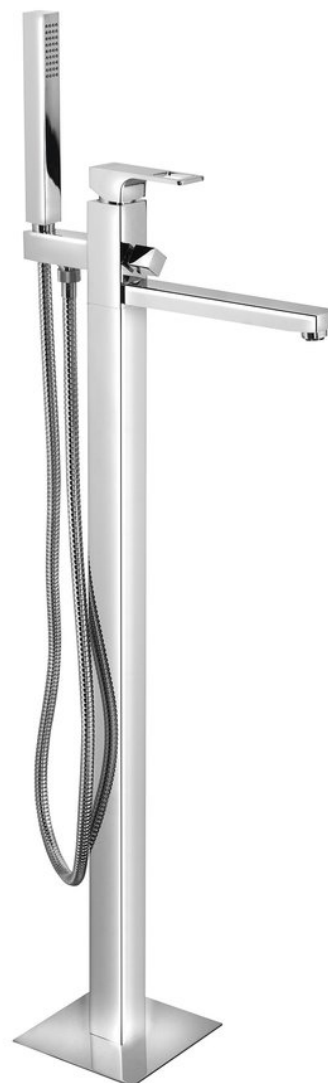

FORATA Freestanding Bath Mixer Tap (floor connection), chrome

Order code: FT021

Basic information

Brand: Sapho
Series: FORATA

Size

Width: 42 mm
Height: 927 mm
Depth: 215 mm

Properties

Colour: Chrome
Material: Brass
Shape: Square
Installation: Floorstanding
Type of control: Lever
Type of diverter: Pressure
Cartridge diameter: 35 mm
Spout Height: 789 mm
Weight / Piece: 11.509 kg
Packaging: 1 Piece
Warranty: 6 years

Spare parts

KEROX Replacement Cartridge dia 35mm, low (Order code: 2121B)

FORATA Freestanding Bath Mixer Tap (floor connection), chrome

Technical sheet