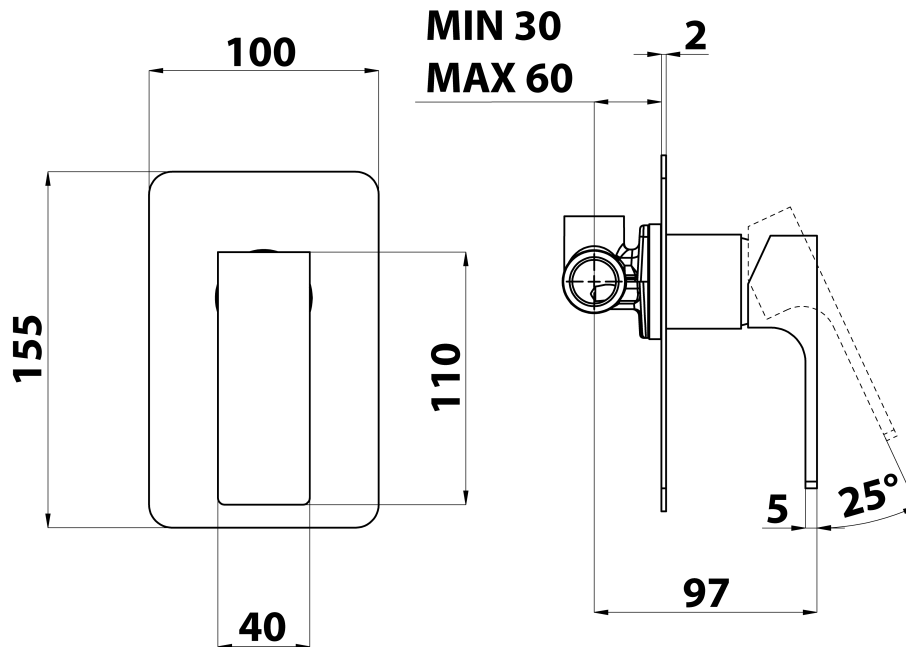

FORATA Single Lever Concealed 1-Way Shower Mixer Tap, black matt

Order code: FT041/15

Basic information

Brand: Sapho
Series: FORATA

Size

Width: 100 mm
Height: 155 mm

Properties

Colour: Black matt
Material: Brass
Shape: Square
Installation: Concealed
Type of control: Lever
Cartridge diameter: 35 mm
Equipment: 1 outlet
Weight / Piece: 1.296 kg
Packaging: 1 Piece
Warranty: 6 years

Spare parts

KEROX ECO Replacement Cartridge dia 35mm, low (Order code: 2121B2)
KEROX Replacement Cartridge dia 35mm, low (Order code: 2121B)

FORATA Single Lever Concealed 1-Way Shower Mixer
Tap, black matt

Technical sheet

SHOWER OUTLET
G1/2"

COLD WATER
G1/2"

HOT WATER
G1/2"