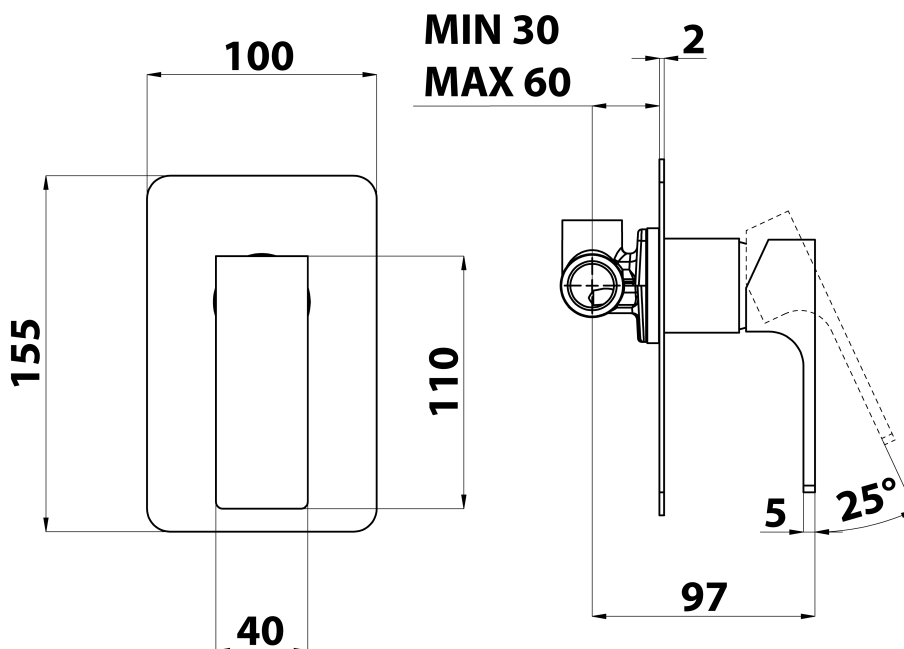

FORATA Single Lever Concealed 1-Way Shower Mixer Tap, black matt

Order code: FT041/15

Basic information

Brand: Sapho
Series: FORATA

Size

Width: 100 mm
Height: 155 mm

Properties

Colour: Black matt
Material: Brass
Shape: Square
Installation: Concealed
Type of control: Lever
Cartridge diameter: 35 mm
Equipment: 1 outlet
Weight / Piece: 1.296 kg
Packaging: 1 Piece
Warranty: 6 years

Spare parts

KEROX ECO Replacement Cartridge dia 35mm, low (Order code: 2121B2)
KEROX Replacement Cartridge dia 35mm, low (Order code: 2121B)

FORATA Single Lever Concealed 1-Way Shower Mixer
Tap, black matt

Technical sheet

SHOWER OUTLET
G1/2"

COLD WATER
G1/2"

HOT WATER
G1/2"