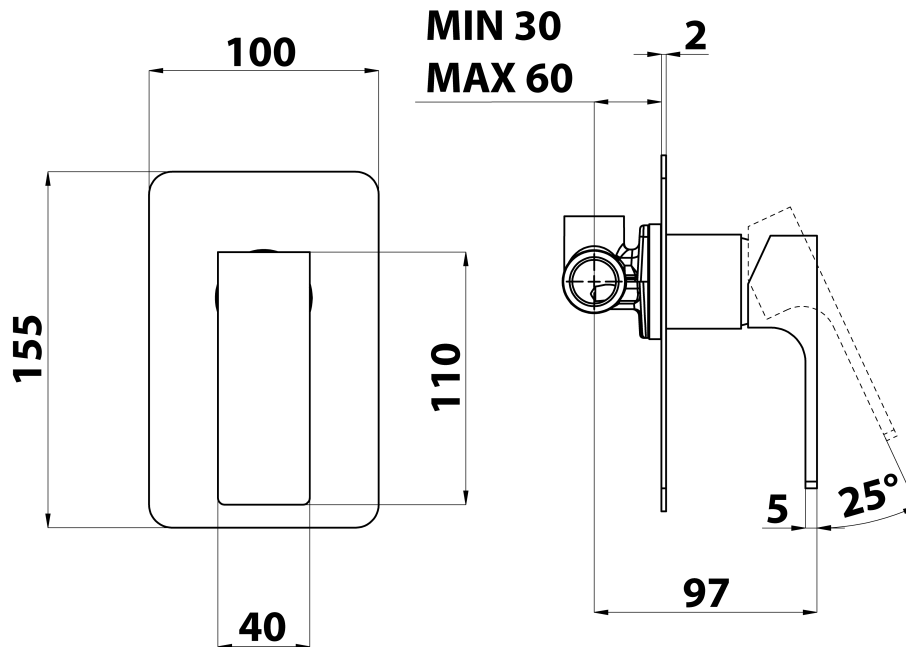

## Size

Width: 100 mm  
Height: 155 mm

## Properties

Colour: Black matt  
Material: Brass  
Shape: Square  
Installation: Concealed  
Type of control: Lever  
Cartridge diameter: 35 mm  
Equipment: 1 outlet  
Weight / Piece: 1.296 kg  
Packaging: 1 Piece  
Warranty: 6 years

## Spare parts

KEROX ECO Replacement Cartridge dia 35mm, low (Order code: 2121B2)  
KEROX Replacement Cartridge dia 35mm, low (Order code: 2121B)

FORATA Single Lever Concealed 1-Way Shower Mixer  
Tap, black matt

Technical sheet

**SHOWER OUTLET  
G1/2"**

**COLD WATER  
G1/2"**

**HOT WATER  
G1/2"**