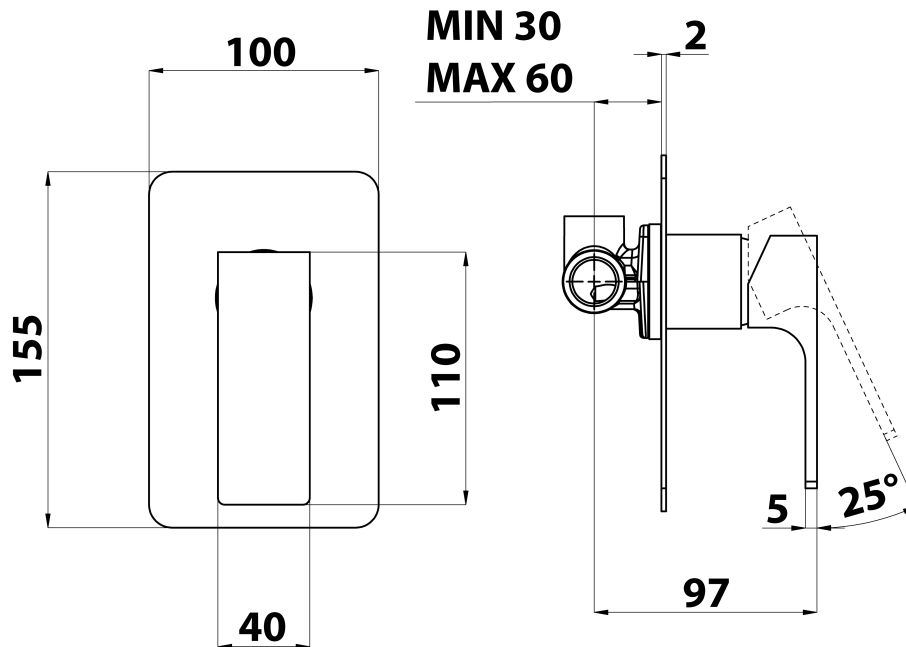

## Size

Width: 100 mm  
Height: 155 mm

## Properties

Colour: Black matt  
Material: Brass  
Shape: Square  
Installation: Concealed  
Type of control: Lever  
Cartridge diameter: 35 mm  
Equipment: 1 outlet  
Weight / Piece: 1.296 kg  
Packaging: 1 Piece  
Warranty: 6 years

## Spare parts

KEROX ECO Replacement Cartridge dia 35mm, low (Order code: 2121B2)  
KEROX Replacement Cartridge dia 35mm, low (Order code: 2121B)

**FORATA Single Lever Concealed 1-Way Shower Mixer**  
Tap, black matt

**Technical sheet**

**SHOWER OUTLET**  
**G1/2"**

**COLD WATER**  
**G1/2"**

**HOT WATER**  
**G1/2"**