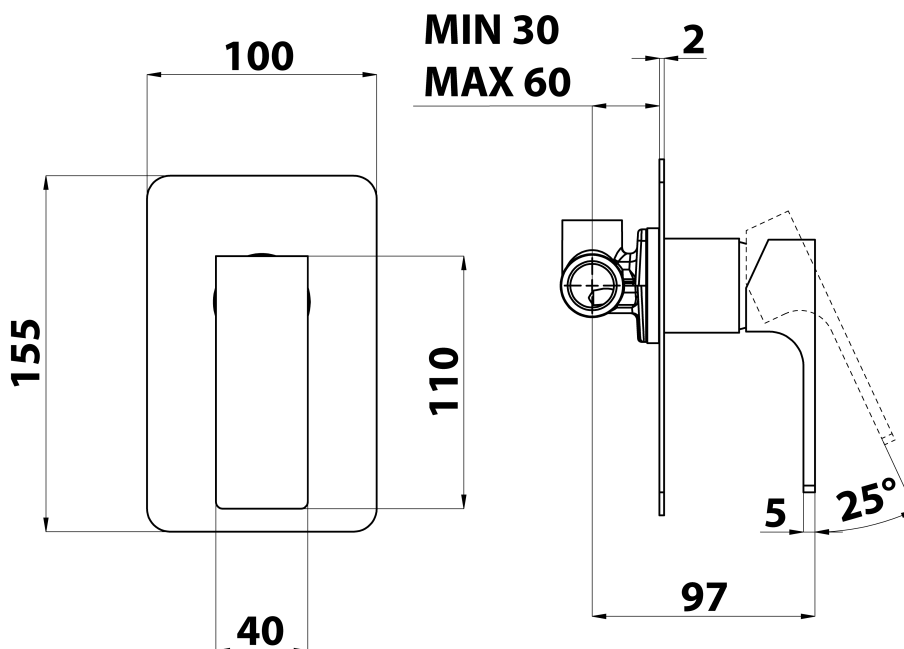

## Size

Width: 100 mm  
Height: 155 mm

## Properties

Colour: Black matt  
Material: Brass  
Shape: Square  
Installation: Concealed  
Type of control: Lever  
Cartridge diameter: 35 mm  
Equipment: 1 outlet  
Weight / Piece: 1.296 kg  
Packaging: 1 Piece  
Warranty: 6 years

## Spare parts

KEROX ECO Replacement Cartridge dia 35mm, low (Order code: 2121B2)  
KEROX Replacement Cartridge dia 35mm, low (Order code: 2121B)

**FORATA Single Lever Concealed 1-Way Shower Mixer**  
Tap, black matt

**Technical sheet**

**SHOWER OUTLET**  
**G1/2"**

**COLD WATER**  
**G1/2"**

**HOT WATER**  
**G1/2"**