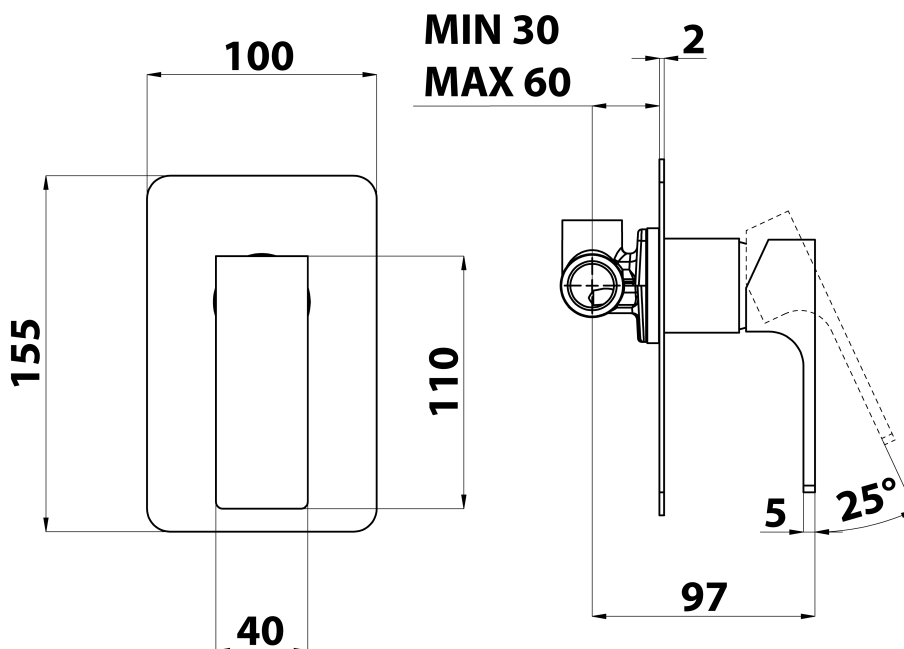

FORATA Single Lever Concealed 1-Way Shower Mixer Tap, white matt

Order code: FT041/14

Basic information

Brand: Sapho
Series: FORATA

Size

Width: 100 mm
Height: 155 mm

Properties

Colour: White matt
Material: Brass
Shape: Square
Installation: Concealed
Type of control: Lever
Cartridge diameter: 35 mm
Equipment: 1 outlet
Weight / Piece: 1.296 kg
Packaging: 1 Piece
Warranty: 6 years

Spare parts

KEROX ECO Replacement Cartridge dia 35mm, low (Order code: 2121B2)
KEROX Replacement Cartridge dia 35mm, low (Order code: 2121B)

FORATA Single Lever Concealed 1-Way Shower Mixer
Tap, white matt

Technical sheet

SHOWER OUTLET
G1/2"

COLD WATER
G1/2"

HOT WATER
G1/2"