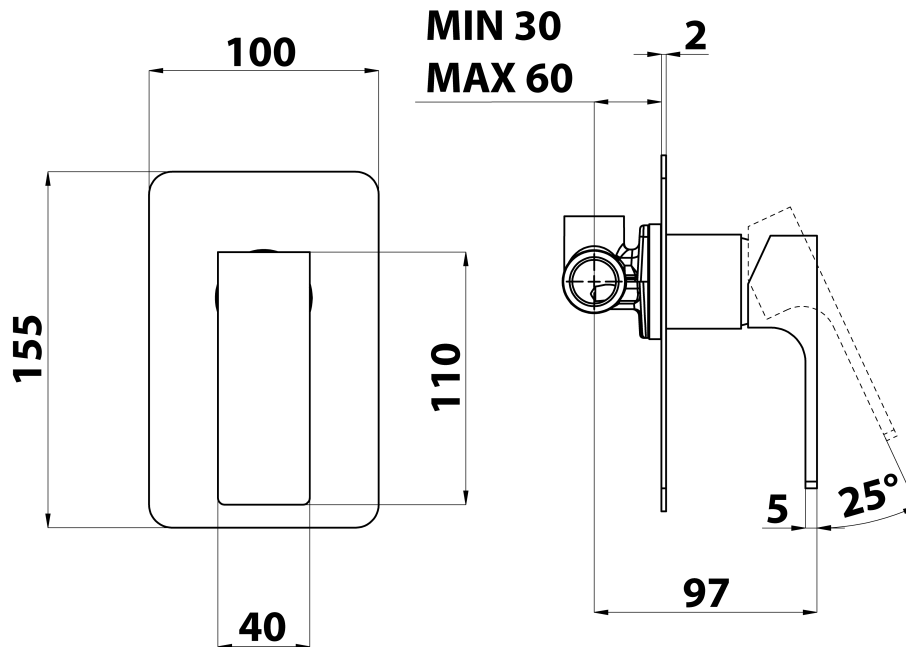

## Size

Width: 100 mm  
Height: 155 mm

## Properties

Colour: White matt  
Material: Brass  
Shape: Square  
Installation: Concealed  
Type of control: Lever  
Cartridge diameter: 35 mm  
Equipment: 1 outlet  
Weight / Piece: 1.296 kg  
Packaging: 1 Piece  
Warranty: 6 years

## Spare parts

KEROX ECO Replacement Cartridge dia 35mm, low (Order code: 2121B2)  
KEROX Replacement Cartridge dia 35mm, low (Order code: 2121B)

FORATA Single Lever Concealed 1-Way Shower Mixer  
Tap, white matt

Technical sheet

**SHOWER OUTLET  
G1/2"**

**COLD WATER  
G1/2"**

**HOT WATER  
G1/2"**