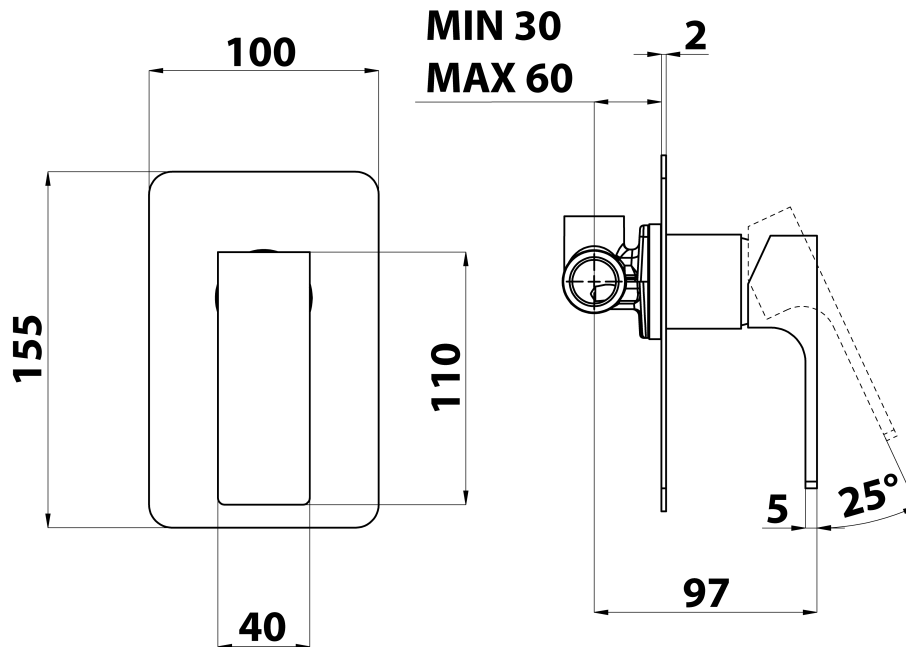

FORATA Single Lever Concealed 1-Way Shower Mixer Tap, white matt

Order code: FT041/14

Basic information

Brand: Sapho
Series: FORATA

Size

Width: 100 mm
Height: 155 mm

Properties

Colour: White matt
Material: Brass
Shape: Square
Installation: Concealed
Type of control: Lever
Cartridge diameter: 35 mm
Equipment: 1 outlet
Weight / Piece: 1.296 kg
Packaging: 1 Piece
Warranty: 6 years

Spare parts

KEROX ECO Replacement Cartridge dia 35mm, low (Order code: 2121B2)
KEROX Replacement Cartridge dia 35mm, low (Order code: 2121B)

FORATA Single Lever Concealed 1-Way Shower Mixer
Tap, white matt

Technical sheet

SHOWER OUTLET
G1/2"

COLD WATER
G1/2"

HOT WATER
G1/2"