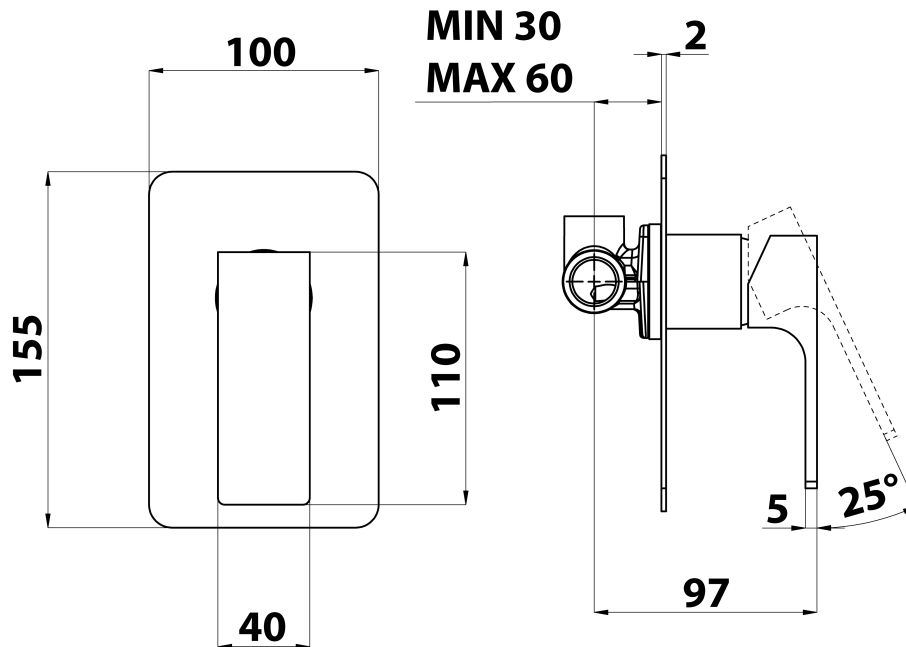

FORATA Single Lever Concealed 1-Way Shower Mixer Tap, chrome

Order code: FT041

Basic information

Brand: Sapho
Series: FORATA

Size

Width: 100 mm
Height: 155 mm

Properties

Colour: Chrome
Material: Brass
Shape: Square
Installation: Concealed
Type of control: Lever
Cartridge diameter: 35 mm
Equipment: 1 outlet
Weight / Piece: 1.296 kg
Packaging: 1 Piece
Warranty: 6 years

Spare parts

KEROX ECO Replacement Cartridge dia 35mm, low (Order code: 2121B2)
KEROX Replacement Cartridge dia 35mm, low (Order code: 2121B)

FORATA Single Lever Concealed 1-Way Shower Mixer
Tap, chrome

Technical sheet

SHOWER OUTLET
G1/2"

COLD WATER
G1/2"

HOT WATER
G1/2"