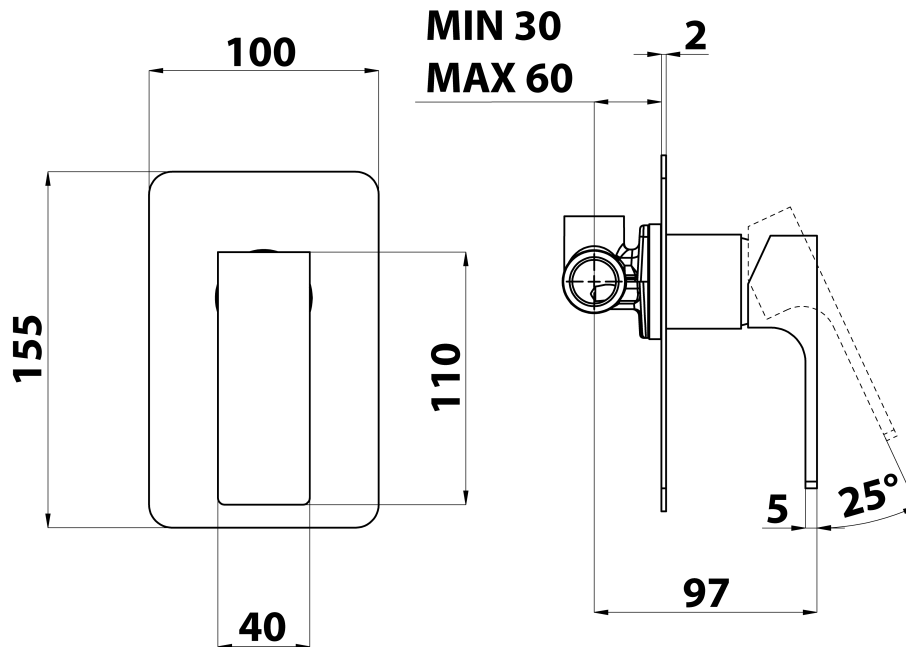

## Size

Width: 100 mm  
Height: 155 mm

## Properties

Colour: Chrome  
Material: Brass  
Shape: Square  
Installation: Concealed  
Type of control: Lever  
Cartridge diameter: 35 mm  
Equipment: 1 outlet  
Weight / Piece: 1.296 kg  
Packaging: 1 Piece  
Warranty: 6 years

## Spare parts

KEROX ECO Replacement Cartridge dia 35mm, low (Order code: 2121B2)  
KEROX Replacement Cartridge dia 35mm, low (Order code: 2121B)

FORATA Single Lever Concealed 1-Way Shower Mixer  
Tap, chrome

Technical sheet

**SHOWER OUTLET  
G1/2"**

**COLD WATER  
G1/2"**

**HOT WATER  
G1/2"**