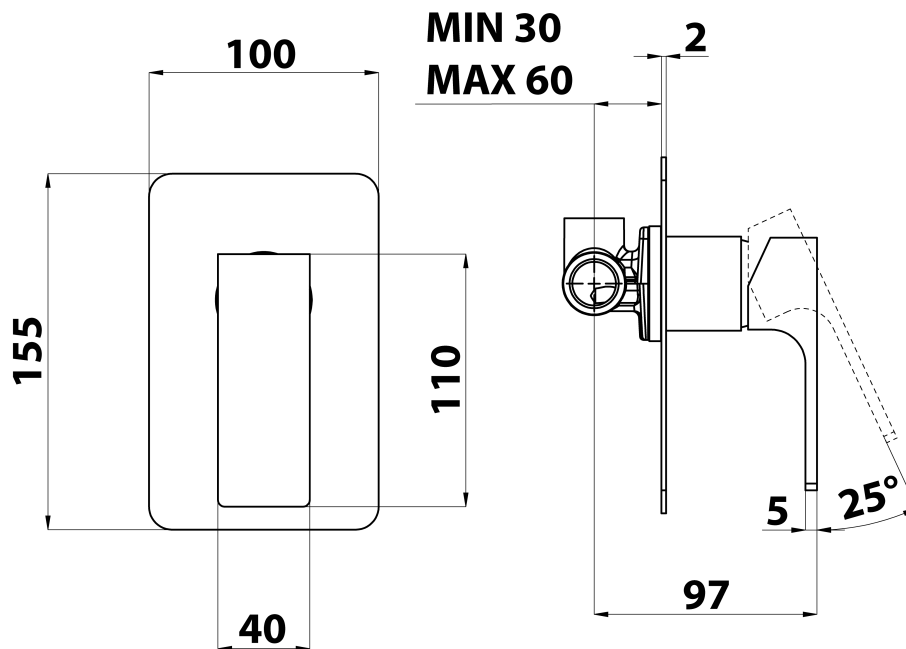

FORATA Single Lever Concealed 1-Way Shower Mixer Tap, chrome

Order code: FT041

Basic information

Brand: Sapho
Series: FORATA

Size

Width: 100 mm
Height: 155 mm

Properties

Colour: Chrome
Material: Brass
Shape: Square
Installation: Concealed
Type of control: Lever
Cartridge diameter: 35 mm
Equipment: 1 outlet
Weight / Piece: 1.296 kg
Packaging: 1 Piece
Warranty: 6 years

Spare parts

KEROX ECO Replacement Cartridge dia 35mm, low (Order code: 2121B2)
KEROX Replacement Cartridge dia 35mm, low (Order code: 2121B)

FORATA Single Lever Concealed 1-Way Shower Mixer
Tap, chrome

Technical sheet

SHOWER OUTLET
G1/2"

COLD WATER
G1/2"

HOT WATER
G1/2"