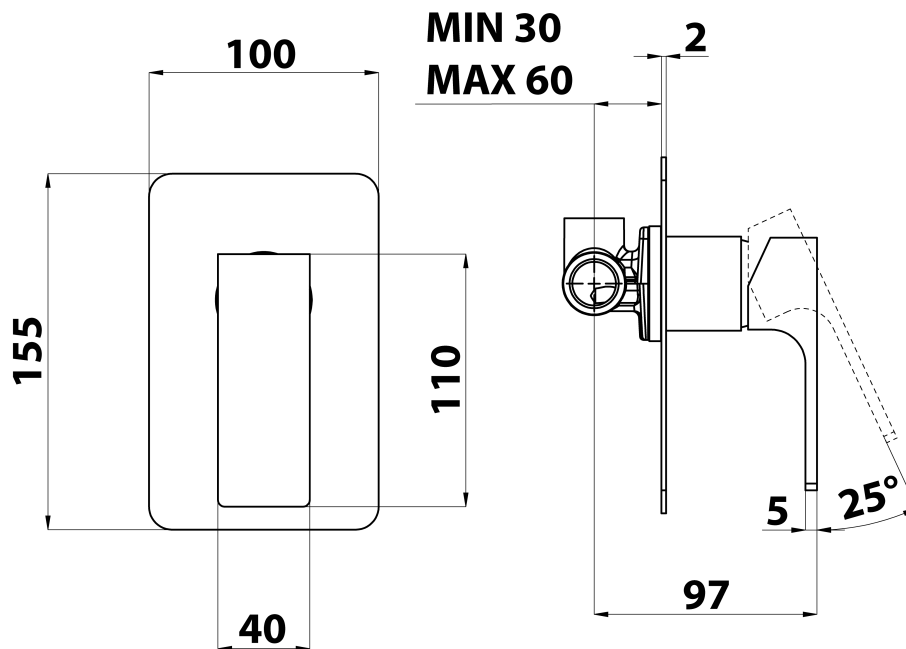

## Size

Width: 100 mm  
Height: 155 mm

## Properties

Colour: Chrome  
Material: Brass  
Shape: Square  
Installation: Concealed  
Type of control: Lever  
Cartridge diameter: 35 mm  
Equipment: 1 outlet  
Weight / Piece: 1.296 kg  
Packaging: 1 Piece  
Warranty: 6 years

## Spare parts

KEROX ECO Replacement Cartridge dia 35mm, low (Order code: 2121B2)  
KEROX Replacement Cartridge dia 35mm, low (Order code: 2121B)

FORATA Single Lever Concealed 1-Way Shower Mixer  
Tap, chrome

Technical sheet

**SHOWER OUTLET**  
**G1/2"**

**COLD WATER**  
**G1/2"**

**HOT WATER**  
**G1/2"**