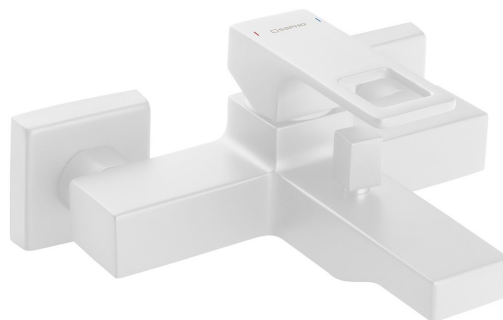

Order code: FT010/14

Basic information

Brand: Sapho
Series: FORATA

Size

Width: 193 mm
Height: 90 mm
Depth: 166 mm

Properties

Colour: White matt
Material: Brass
Shape: Square
Installation: Wall-mounted 150 mm
Type of control: Lever
Type of diverter: Pressure
Cartridge diameter: 35 mm
Weight / Piece: 2.973 kg
Packaging: 1 Piece
Warranty: 6 years

Spare parts

Replacement Cartridge for mixer (Order code: A821)
Male Tap Aerator M24x1, plastic (Order code: NDA803NE)
Male Tap Aerator M24x1, plastic (Order code: NDA803FLBA)

Technical sheet