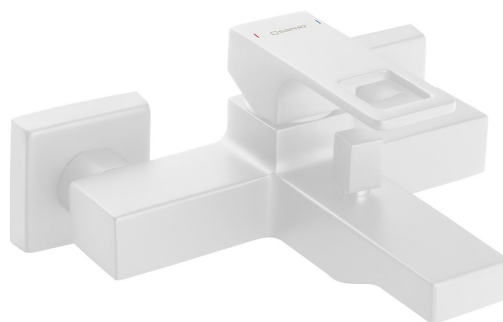

Order code: FT010/14

Basic information

Brand: Sapho
Series: FORATA

Size

Width: 193 mm
Height: 90 mm
Depth: 166 mm

Properties

Colour: White matt
Material: Brass
Shape: Square
Installation: Wall-mounted 150 mm
Type of control: Lever
Type of diverter: Pressure
Cartridge diameter: 35 mm
Weight / Piece: 2.973 kg
Packaging: 1 Piece
Warranty: 6 years

Spare parts

Replacement Cartridge for mixer (Order code: A821)
Male Tap Aerator M24x1, plastic (Order code: NDA803NE)
Male Tap Aerator M24x1, plastic (Order code: NDA803FLBA)

Technical sheet