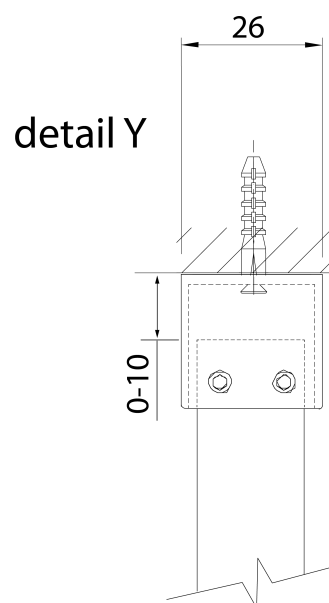

SPITZA shower enclosure WALK-IN, 1200mm

BRUCKNER

Order code: 750.120.1

Basic information

Brand: Bruckner

Series: SPITZA

Size

Height: 2000 mm

Depth: 1200 mm

Properties

Profile colour: Chrome - polished aluminum

Shape: Single-wall fixed screen

Glass colour: TRANSPARENT glass

Glass thickness: 8 mm

Weight / Piece: 51.8 kg

Packaging: 1 Piece

Warranty: 2 years

Technical sheet

detail X

MODEL	A
750.080.1	785-800
750.090.1	885-900
750.100.1	985-1000
750.110.1	1085-1100
750.120.1	1185-1200