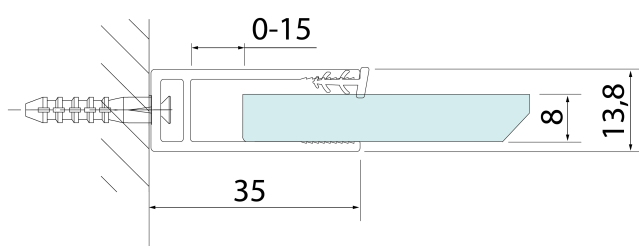

SPITZA shower enclosure WALK-IN, 1200mm

BRUCKNER

Order code: 750.120.1

Basic information

Brand: Bruckner

Series: SPITZA

Size

Height: 2000 mm

Depth: 1200 mm

Properties

Profile colour: Chrome - polished aluminum

Shape: Single-wall fixed screen

Glass colour: TRANSPARENT glass

Glass thickness: 8 mm

Weight / Piece: 51.8 kg

Packaging: 1 Piece

Warranty: 2 years

Technical sheet

detail X

MODEL	A
750.080.1	785-800
750.090.1	885-900
750.100.1	985-1000
750.110.1	1085-1100
750.120.1	1185-1200