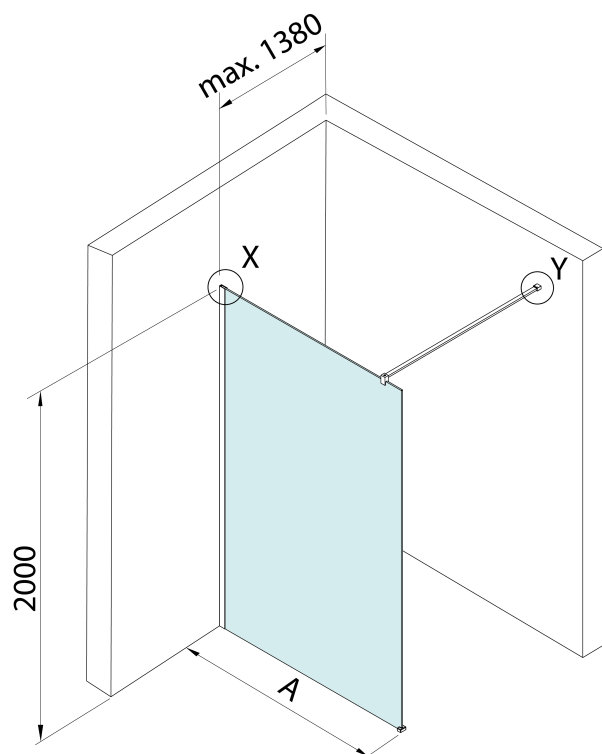

SPITZA shower enclosure WALK-IN, 1200mm

BRUCKNER

Order code: 750.120.1

Basic information

Brand: Bruckner

Series: SPITZA

Size

Height: 2000 mm

Depth: 1200 mm

Properties

Profile colour: Chrome - polished aluminum

Shape: Single-wall fixed screen

Glass colour: TRANSPARENT glass

Glass thickness: 8 mm

Weight / Piece: 51.8 kg

Packaging: 1 Piece

Warranty: 2 years

Technical sheet

detail X

MODEL	A
750.080.1	785-800
750.090.1	885-900
750.100.1	985-1000
750.110.1	1085-1100
750.120.1	1185-1200