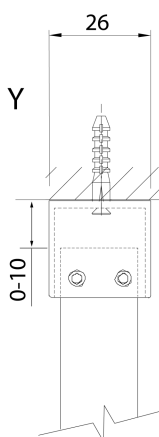

# SPITZA shower enclosure WALK-IN, 1100mm

**BRUCKNER**

**Order code:** 750.110.1

**Size**

Height: 2000 mm

Depth: 1100 mm

**Properties**

Warranty: 2 years

## Technical sheet

detail Y

detail X

MODEL	A
750.080.1	785-800
750.090.1	885-900
750.100.1	985-1000
750.110.1	1085-1100
750.120.1	1185-1200