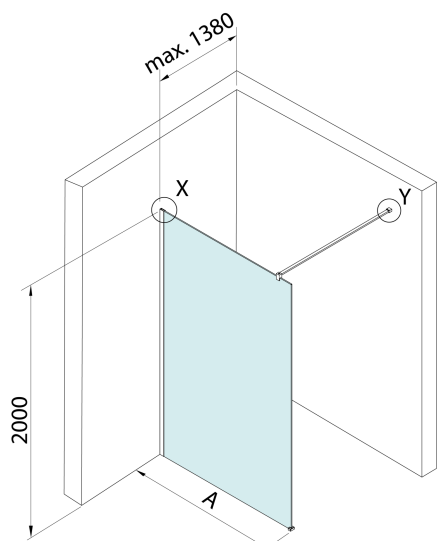

# SPITZA shower enclosure WALK-IN, 1100mm

**BRUCKNER**

**Order code:** 750.110.1

**Size**

Height: 2000 mm

Depth: 1100 mm

**Properties**

Warranty: 2 years

## Technical sheet

detail Y

detail X

MODEL	A
750.080.1	785-800
750.090.1	885-900
750.100.1	985-1000
750.110.1	1085-1100
750.120.1	1185-1200