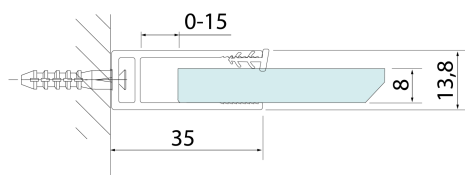

# SPITZA shower enclosure WALK-IN, 1100mm

**BRUCKNER**

**Order code:** 750.110.1

**Size**

Height: 2000 mm

Depth: 1100 mm

**Properties**

Warranty: 2 years

## Technical sheet

detail Y

detail X

MODEL	A
750.080.1	785-800
750.090.1	885-900
750.100.1	985-1000
750.110.1	1085-1100
750.120.1	1185-1200