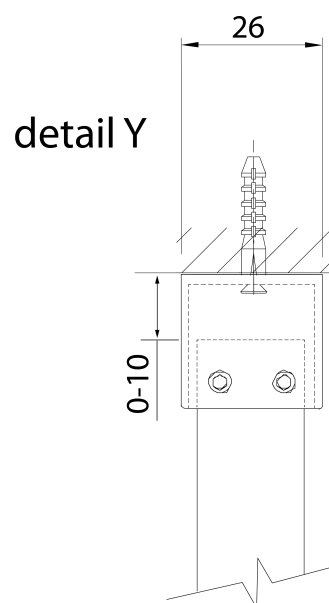

SPITZA shower enclosure WALK-IN, 1000mm

BRUCKNER

Order code: 750.100.1

Basic information

Brand: Bruckner
Series: SPITZA

Size

Height: 2000 mm
Depth: 1000 mm

Properties

Profile colour: Chrome - polished aluminum
Shape: Single-wall fixed screen
Glass colour: TRANSPARENT glass
Glass thickness: 8 mm
Weight / Piece: 42.2 kg
Packaging: 1 Piece
Warranty: 2 years

Technical sheet

detail X

MODEL	A
750.080.1	785-800
750.090.1	885-900
750.100.1	985-1000
750.110.1	1085-1100
750.120.1	1185-1200