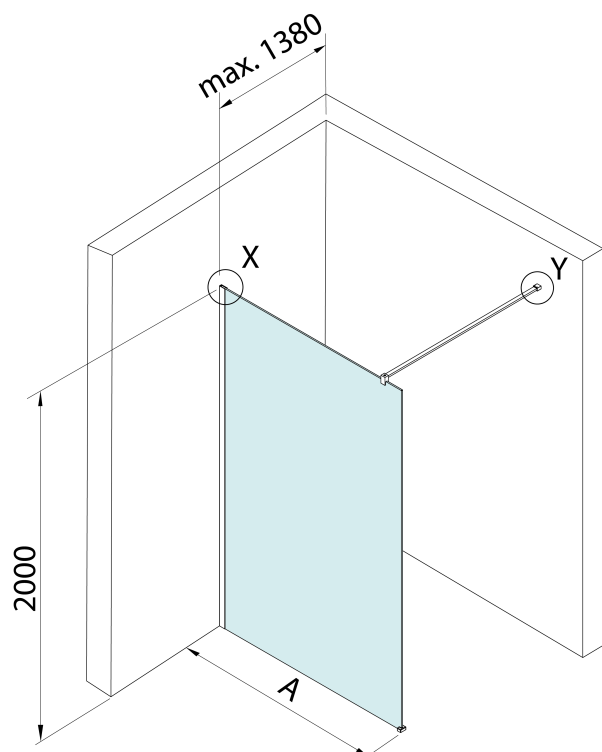

SPITZA shower enclosure WALK-IN, 1000mm

BRUCKNER

Order code: 750.100.1

Basic information

Brand: Bruckner
Series: SPITZA

Size

Height: 2000 mm
Depth: 1000 mm

Properties

Profile colour: Chrome - polished aluminum
Shape: Single-wall fixed screen
Glass colour: TRANSPARENT glass
Glass thickness: 8 mm
Weight / Piece: 42.2 kg
Packaging: 1 Piece
Warranty: 2 years

Technical sheet

detail X

MODEL	A
750.080.1	785-800
750.090.1	885-900
750.100.1	985-1000
750.110.1	1085-1100
750.120.1	1185-1200