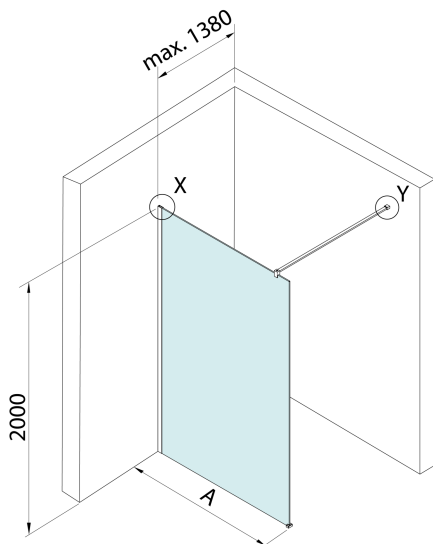

SPITZA shower enclosure WALK-IN, 1000mm

Order code: 750.100.1

Size

Height: 2000 mm

Depth: 1000 mm

Properties

Warranty: 2 years

Technical sheet

detail X

MODEL	A
750.080.1	785-800
750.090.1	885-900
750.100.1	985-1000
750.110.1	1085-1100
750.120.1	1185-1200