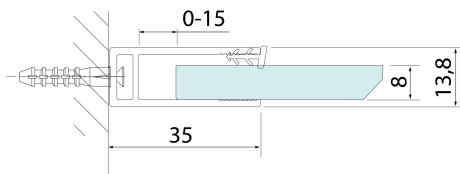

SPITZA shower enclosure WALK-IN, 1000mm

Order code: 750.100.1

Size

Height: 2000 mm

Depth: 1000 mm

Properties

Warranty: 2 years

Technical sheet

detail X

MODEL	A
750.080.1	785-800
750.090.1	885-900
750.100.1	985-1000
750.110.1	1085-1100
750.120.1	1185-1200