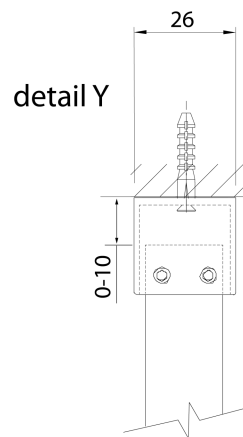

SPITZA shower enclosure WALK-IN, 1000mm

Order code: 750.100.1

Size

Height: 2000 mm

Depth: 1000 mm

Properties

Warranty: 2 years

Technical sheet

detail X

MODEL	A
750.080.1	785-800
750.090.1	885-900
750.100.1	985-1000
750.110.1	1085-1100
750.120.1	1185-1200