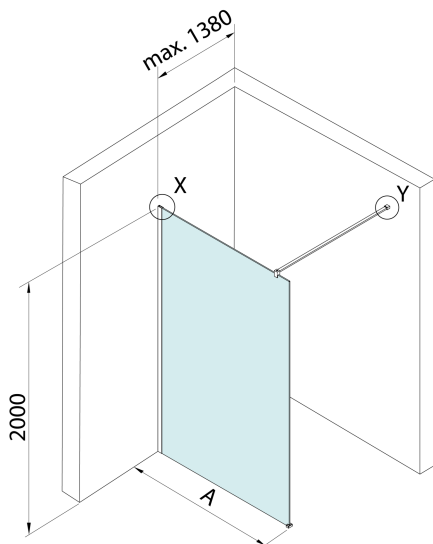

**SPITZA shower enclosure WALK-IN, 900mm, clear glass**

**Order code:** 750.090.1

**Size**

Height: 2000 mm

Depth: 900 mm

**Properties**

Warranty: 2 years

**Technical sheet**

**detail X**

MODEL	A
750.080.1	785-800
750.090.1	885-900
750.100.1	985-1000
750.110.1	1085-1100
750.120.1	1185-1200