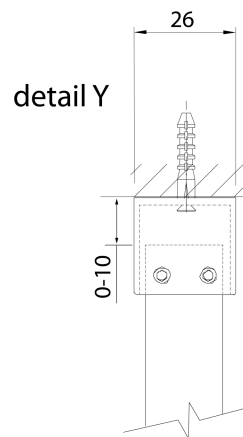

**SPITZA shower enclosure WALK-IN, 900mm, clear glass**

**Order code:** 750.090.1

**Size**

Height: 2000 mm

Depth: 900 mm

**Properties**

Warranty: 2 years

**Technical sheet**

**detail X**

MODEL	A
750.080.1	785-800
750.090.1	885-900
750.100.1	985-1000
750.110.1	1085-1100
750.120.1	1185-1200