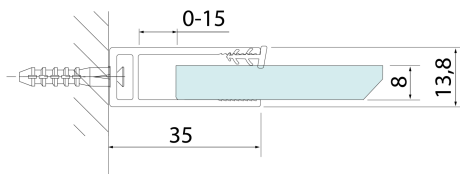

**SPITZA shower enclosure WALK-IN, 900mm, clear glass**

**Order code:** 750.090.1

**Size**

Height: 2000 mm

Depth: 900 mm

**Properties**

Warranty: 2 years

**Technical sheet**

**detail X**

MODEL	A
750.080.1	785-800
750.090.1	885-900
750.100.1	985-1000
750.110.1	1085-1100
750.120.1	1185-1200