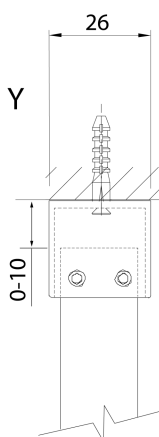

# SPITZA shower enclosure WALK-IN, 900mm

**BRUCKNER**

**Order code:** 750.090.1

**Size**

Height: 2000 mm

Depth: 900 mm

**Properties**

Warranty: 2 years

## Technical sheet

detail Y

detail X

MODEL	A
750.080.1	785-800
750.090.1	885-900
750.100.1	985-1000
750.110.1	1085-1100
750.120.1	1185-1200