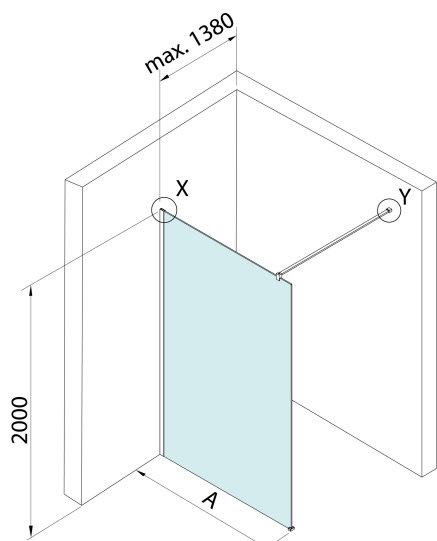

# SPITZA shower enclosure WALK-IN, 900mm

**BRUCKNER**

**Order code:** 750.090.1

**Size**

Height: 2000 mm

Depth: 900 mm

**Properties**

Warranty: 2 years

## Technical sheet

detail Y

detail X

MODEL	A
750.080.1	785-800
750.090.1	885-900
750.100.1	985-1000
750.110.1	1085-1100
750.120.1	1185-1200