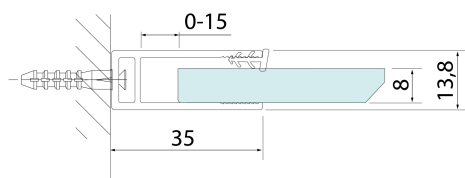

# SPITZA shower enclosure WALK-IN, 900mm

**BRUCKNER**

**Order code:** 750.090.1

**Size**

Height: 2000 mm

Depth: 900 mm

**Properties**

Warranty: 2 years

## Technical sheet

detail Y

detail X

MODEL	A
750.080.1	785-800
750.090.1	885-900
750.100.1	985-1000
750.110.1	1085-1100
750.120.1	1185-1200