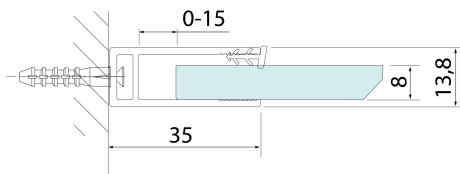

SPITZA shower enclosure WALK-IN, 800mm

Order code: 750.080.1

Size

Height: 2000 mm

Depth: 800 mm

Properties

Warranty: 2 years

Technical sheet

detail X

MODEL	A
750.080.1	785-800
750.090.1	885-900
750.100.1	985-1000
750.110.1	1085-1100
750.120.1	1185-1200