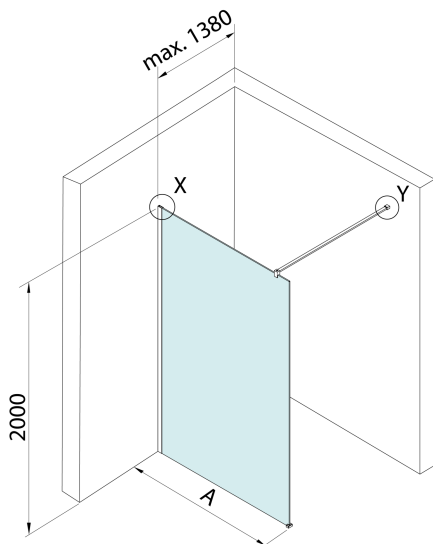

SPITZA shower enclosure WALK-IN, 800mm

Order code: 750.080.1

Size

Height: 2000 mm

Depth: 800 mm

Properties

Warranty: 2 years

Technical sheet

detail X

MODEL	A
750.080.1	785-800
750.090.1	885-900
750.100.1	985-1000
750.110.1	1085-1100
750.120.1	1185-1200