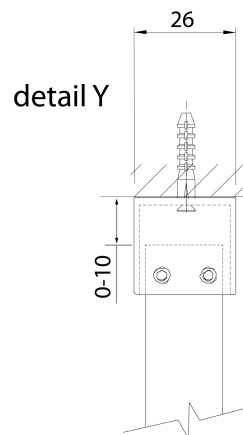

SPITZA shower enclosure WALK-IN, 800mm

Order code: 750.080.1

Size

Height: 2000 mm

Depth: 800 mm

Properties

Warranty: 2 years

Technical sheet

detail X

MODEL	A
750.080.1	785-800
750.090.1	885-900
750.100.1	985-1000
750.110.1	1085-1100
750.120.1	1185-1200