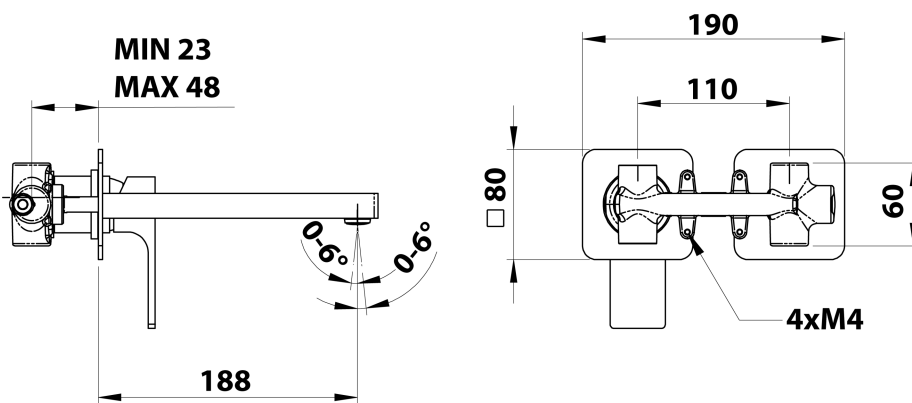

FORATA Concealed Washbasin Mixer Tap, 20cm, black matt

Order code: FT018/15

Size

Width: 190 mm
 Height: 80 mm
 Depth: 188 mm

Properties

Colour: Black matt
 Material: Brass
 Warranty: 6 years

Technical sheet

COLD WATER
G1/2"

HOT WATER
G1/2"