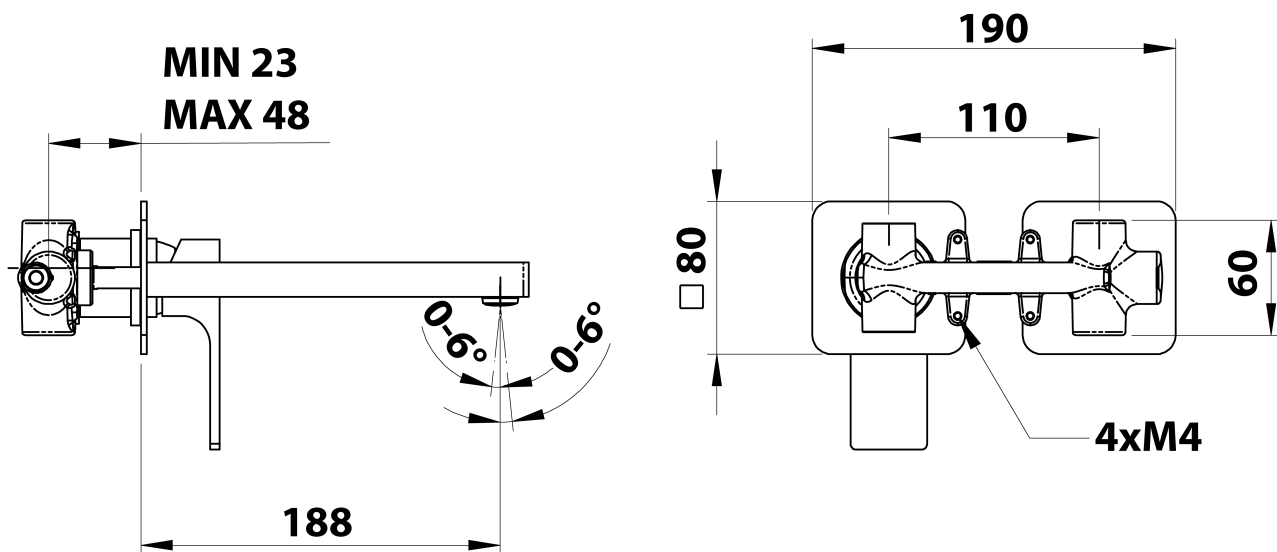

FORATA Concealed Washbasin Mixer Tap, 20cm, chrome

Order code: FT018

Basic information

Brand: Sapho
Series: FORATA

Size

Width: 190 mm
Height: 80 mm
Depth: 188 mm

Properties

Colour: Chrome
Material: Brass
Shape: Square
Installation: Concealed
Type of control: Lever
Cartridge diameter: 35 mm
Weight / Piece: 3.063 kg
Packaging: 1 Piece
Warranty: 6 years

Spare parts

KEROX ECO Replacement Cartridge dia 35mm, low (Order code: 2121B2)

KEROX Replacement Cartridge dia 35mm, low (Order code: 2121B)

FORATA Concealed Washbasin Mixer Tap, 20cm,
chrome

Technical sheet

COLD WATER
G1/2"

HOT WATER
G1/2"