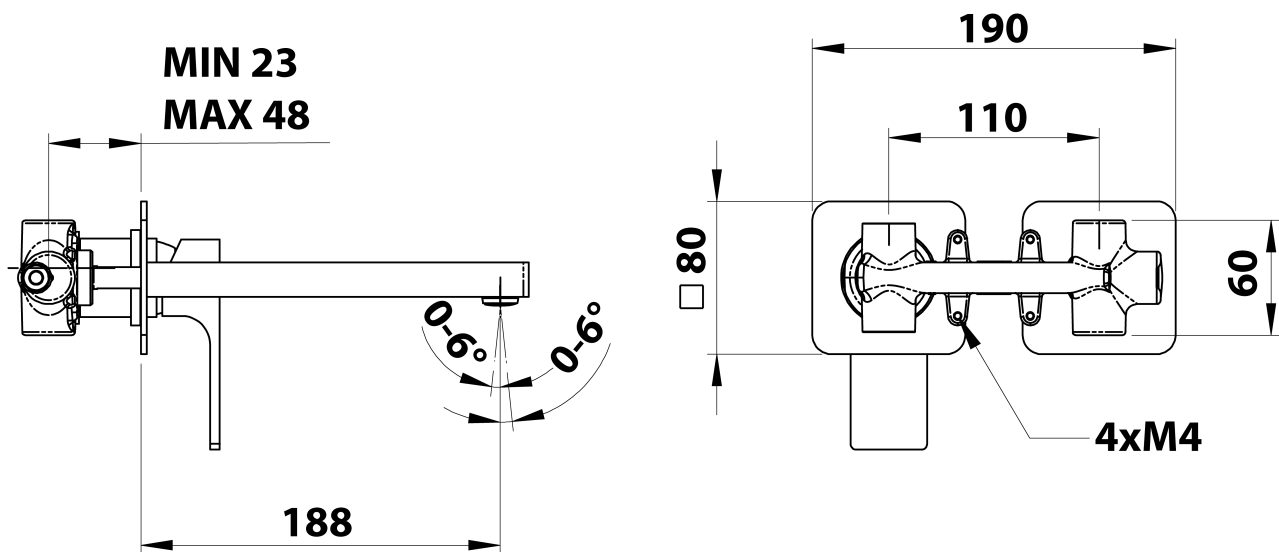

FORATA Concealed Washbasin Mixer Tap, 20cm, chrome

Order code: FT018

Basic information

Brand: Sapho
Series: FORATA

Size

Width: 190 mm
Height: 80 mm
Depth: 188 mm

Properties

Colour: Chrome
Material: Brass
Shape: Square
Installation: Concealed
Type of control: Lever
Cartridge diameter: 35 mm
Weight / Piece: 3.063 kg
Packaging: 1 Piece
Warranty: 6 years

Spare parts

KEROX ECO Replacement Cartridge dia 35mm, low (Order code: 2121B2)

KEROX Replacement Cartridge dia 35mm, low (Order code: 2121B)

FORATA Concealed Washbasin Mixer Tap, 20cm,
chrome

Technical sheet

COLD WATER
G1/2"

HOT WATER
G1/2"