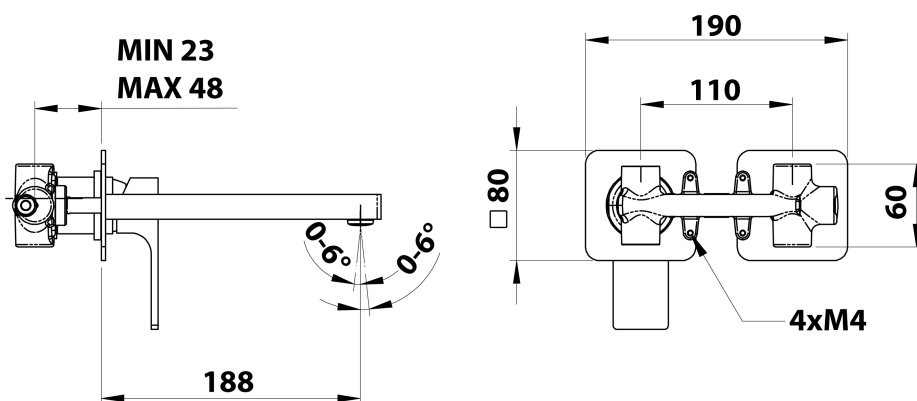

# FORATA Concealed Washbasin Mixer Tap, 20cm, chrome

**SAPHO**

Order code: FT018

## Size

Width: 190 mm

Height: 80 mm

Depth: 188 mm

## Technical sheet

**COLD WATER**  
**G1/2"**

**HOT WATER**  
**G1/2"**