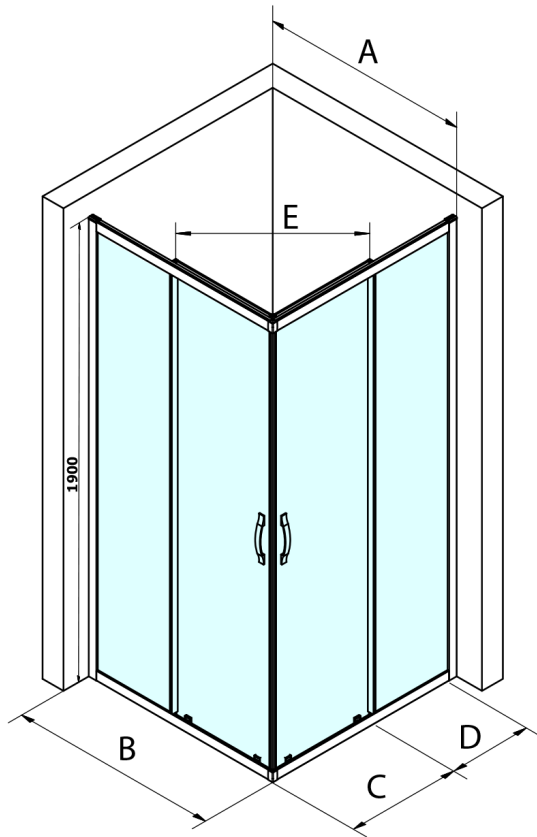

SIGMA SIMPLY BLACK Square Shower Enclosure 800x800 mm, Corner Entrance, clear glass

Order code: GS2180BGS2180B

Basic information

Brand: Gelco
Series: SIGMA SIMPLY BLACK

Size

Width: 800 mm
Height: 1900 mm
Depth: 800 mm

Properties

Profile colour: Black matt
Shape: Square with corner entry
Type of opening: Sliding door
Opening width: 432 mm
Glass colour: TRANSPARENT glass
Glass finish: Coated glass
Glass thickness: 6 mm
Properties: Framed design
Weight / Piece: 58.0 kg
Packaging: 2 Piece
Warranty: 3 years

Spare parts

SIGMA SIMPLY BLACK wall profile (Order code: NDGS03B)
SIGMA SIMPLY BLACK lower tiltable roller (Order code: NDGS04B)
SIGMA SIMPLY BLACK magnetic seals for corner entry, pair (Order code: NDGS09B)
SIGMA SIMPLY BLACK installation set (Order code: NDGS01B)
SIGMA SIMPLY BLACK upper roller (Order code: NDGS05B)
SIGMA SIMPLY BLACK pair of vertical seals for fixed and movable glass (Order code: NDGS02B)
SIGMA SIMPLY BLACK handle (Order code: NDGS06B)

SIGMA SIMPLY BLACK Square Shower Enclosure 800x800 mm, Corner Entrance, clear glass

Technical sheet

MODEL	A	B	C	D	E
GS2180B	780-800	800	410	315	432
GS2190B	880-900	900	460	365	503
GS2110B	980-1000	1000	510	415	570
GS2111B	1080-1100	1100	560	515	570
GS2112B	1180-1200	1200	610	615	570
GS2480B	780-800	800	410	315	432
GS2490B	880-900	900	460	365	503
GS2410B	980-1000	1000	510	415	570