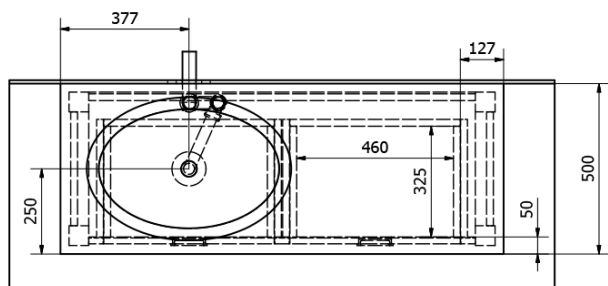

Technical sheet

PRO POUŽITÍ STOJÁNKOVÉ BATERIE JE NUTNO VYVRTAT OTVOR VLEVO NEBO VPRAVO. OTVOR MŮŽE TAKÉ NA POŽÁDÁNÍ VYVRTAT VÝROBCE DLE TECHNICKÉHO VÝKRESU.