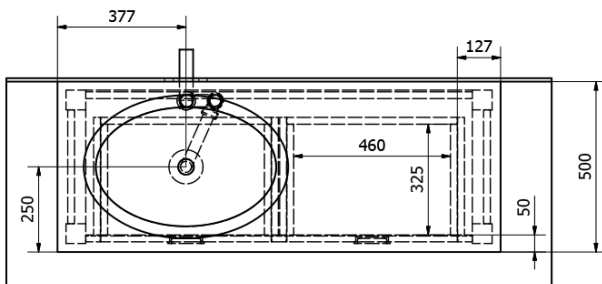

Technical sheet

PRO POUŽITÍ STOJÁNKOVÉ BATERIE JE NUTNO VYVRTAT OTVOR VLEVO NEBO VPRAVO. OTVOR MŮŽE TAKÉ NA POŽÁDÁNÍ VYVRTAT VÝROBCE DLE TECHNICKÉHO VÝKRESU.