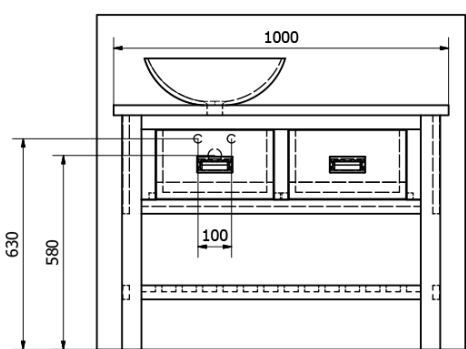

Technical sheet