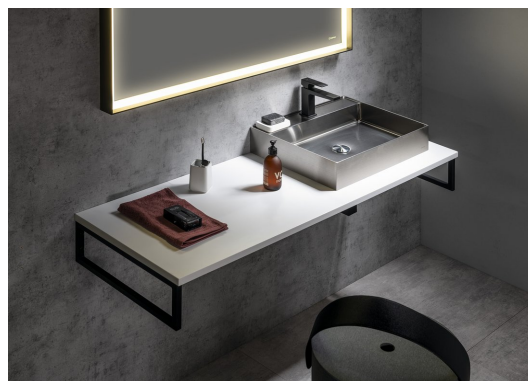

## PLATO Rockstone board 1100x24x500mm, white matt

**Order code:** PL110-0101

### Size

Width: 1100 mm

Height: 24 mm

Depth: 500 mm

### Properties

Colour: White matt

Material: Solid Surface - Artificial stone

Warranty: 2 years