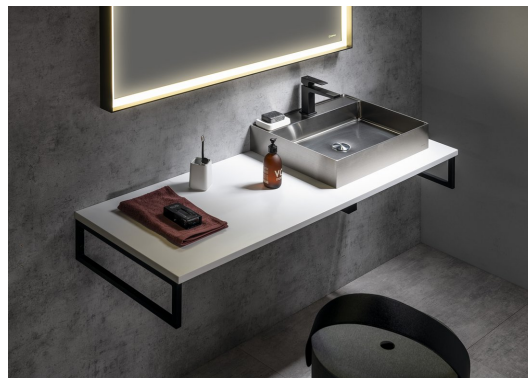

Order code: PL110-0101

Size

Width: 1100 mm

Height: 24 mm

Depth: 500 mm

Properties

Colour: White matt

Material: Solid Surface - Artificial stone

Warranty: 2 years