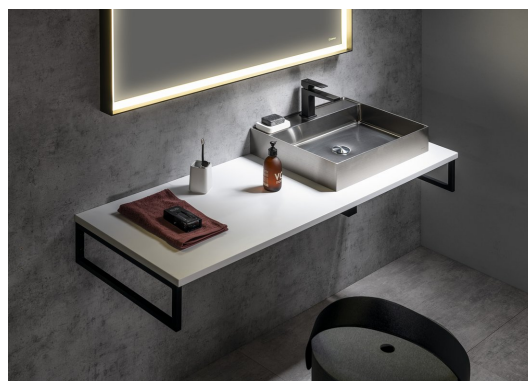

Order code: PL100-0101

**Basic information**

Brand: Sapho  
Series: PLATO Countertops

**Size**

Width: 1000 mm  
Height: 24 mm  
Depth: 500 mm

**Properties**

Colour: White matt  
Colour options: According to the Swatch  
Material: Solid Surface - Artificial stone  
Installation: Wall-Hung  
Type of cabinet: Countertop  
Type of washbasin: Countertop washbasin  
Weight / Piece: 25.76 kg  
Warranty: 2 years