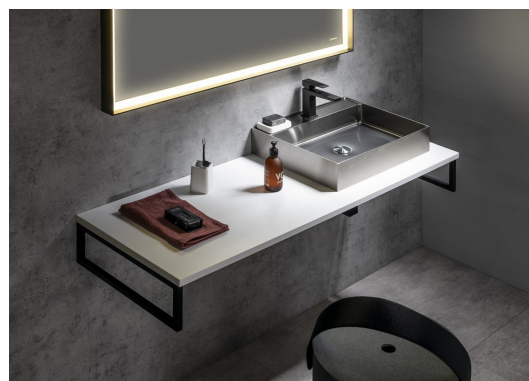

Order code: PL080-0101

Basic information

Brand: Sapho
Series: PLATO Countertops

Size

Width: 800 mm
Height: 24 mm
Depth: 500 mm

Properties

Colour: White matt
Colour options: According to the Swatch
Material: Solid Surface - Artificial stone
Installation: Wall-Hung
Type of cabinet: Countertop
Type of washbasin: Countertop washbasin
Weight / Piece: 20.53 kg
Warranty: 2 years