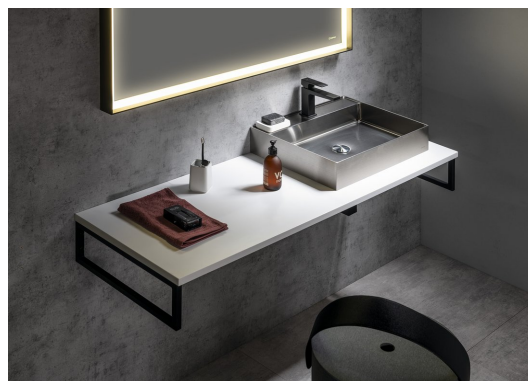

PLATO Rockstone board 700x24x500mm, white matt

Order code: PL070-0101

Size

Width: 700 mm

Height: 24 mm

Depth: 500 mm

Properties

Colour: White matt

Material: Solid Surface - Artificial stone

Warranty: 2 years

**Technical sheet**