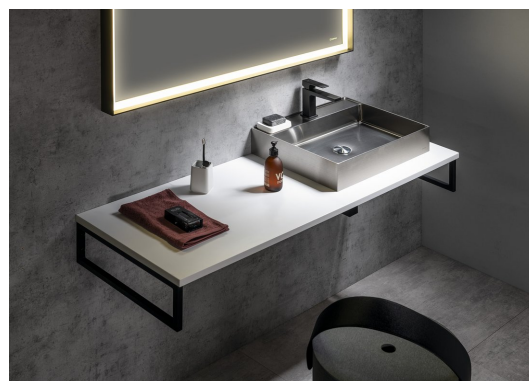

Order code: PL060-0101

Basic information

Brand: Sapho
Series: PLATO Countertops

Size

Width: 600 mm
Height: 24 mm
Depth: 500 mm

Properties

Colour: White matt
Colour options: According to the Swatch
Material: Solid Surface - Artificial stone
Installation: Wall-Hung
Type of cabinet: Countertop
Type of washbasin: Countertop washbasin
Weight / Piece: 15.3 kg
Warranty: 2 years