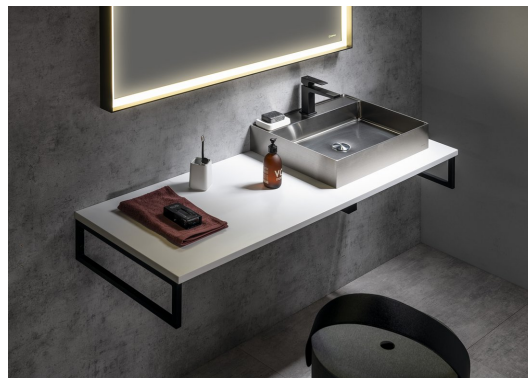

Order code: PL060-0101

Size

Width: 600 mm

Height: 24 mm

Depth: 500 mm

Properties

Colour: White matt

Material: Solid Surface - Artificial stone

Warranty: 2 years