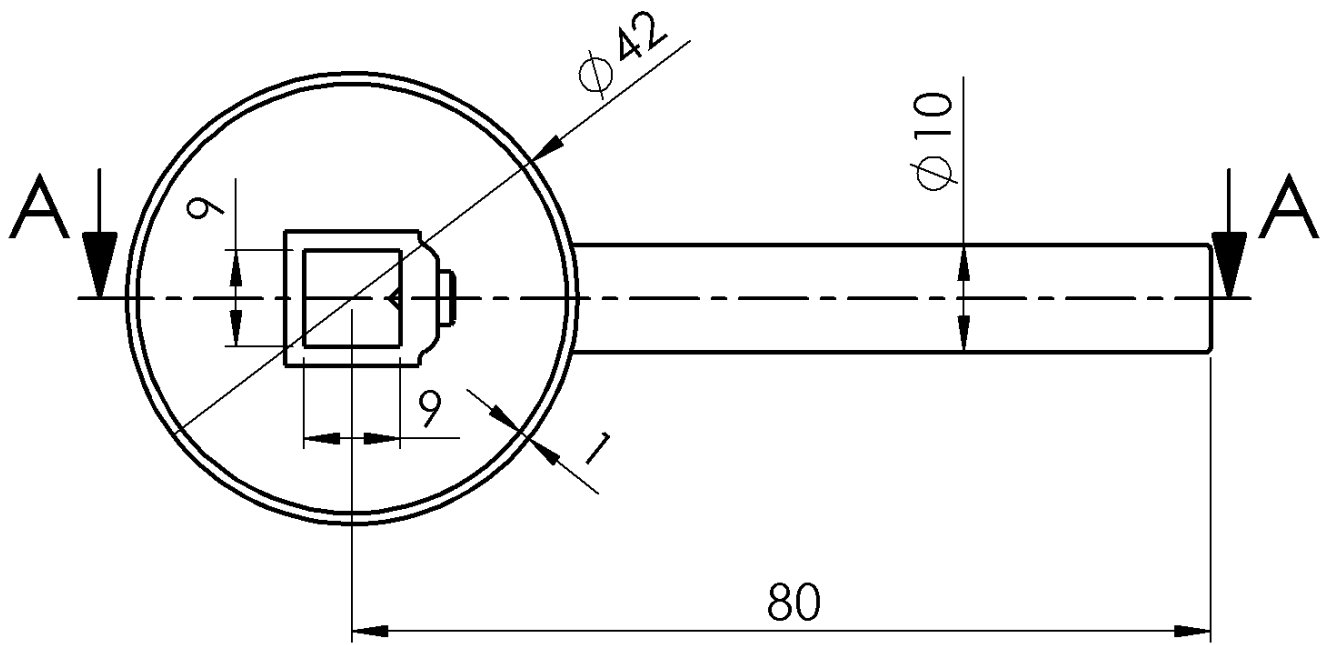

Technical sheet