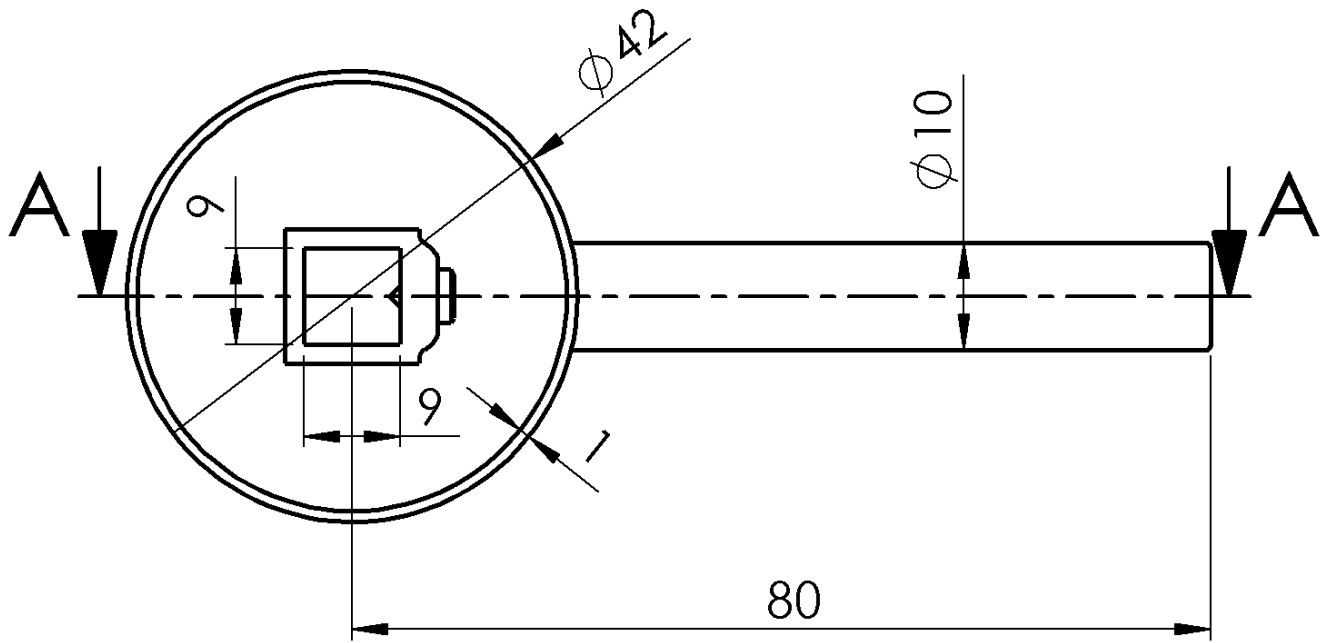

Technical sheet