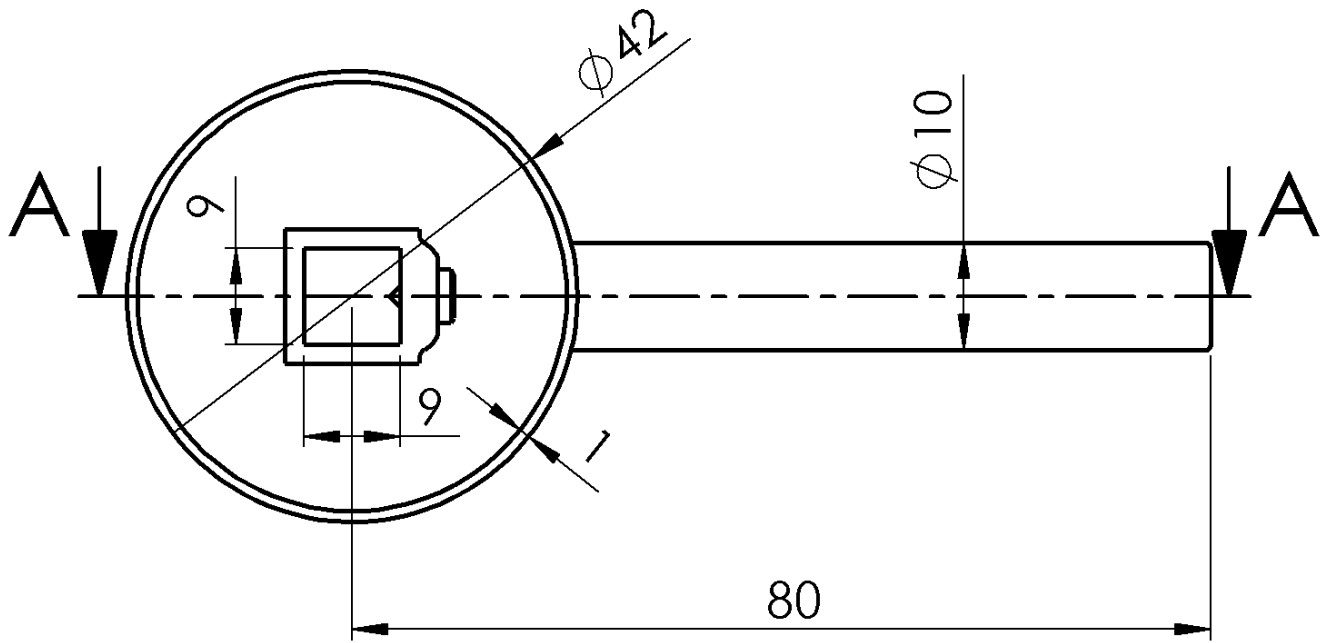

### Properties

Weight / Piece: 0.097 kg

Packaging: 1 Piece

Warranty: 2 years

Technical sheet

ŘEZ A-A