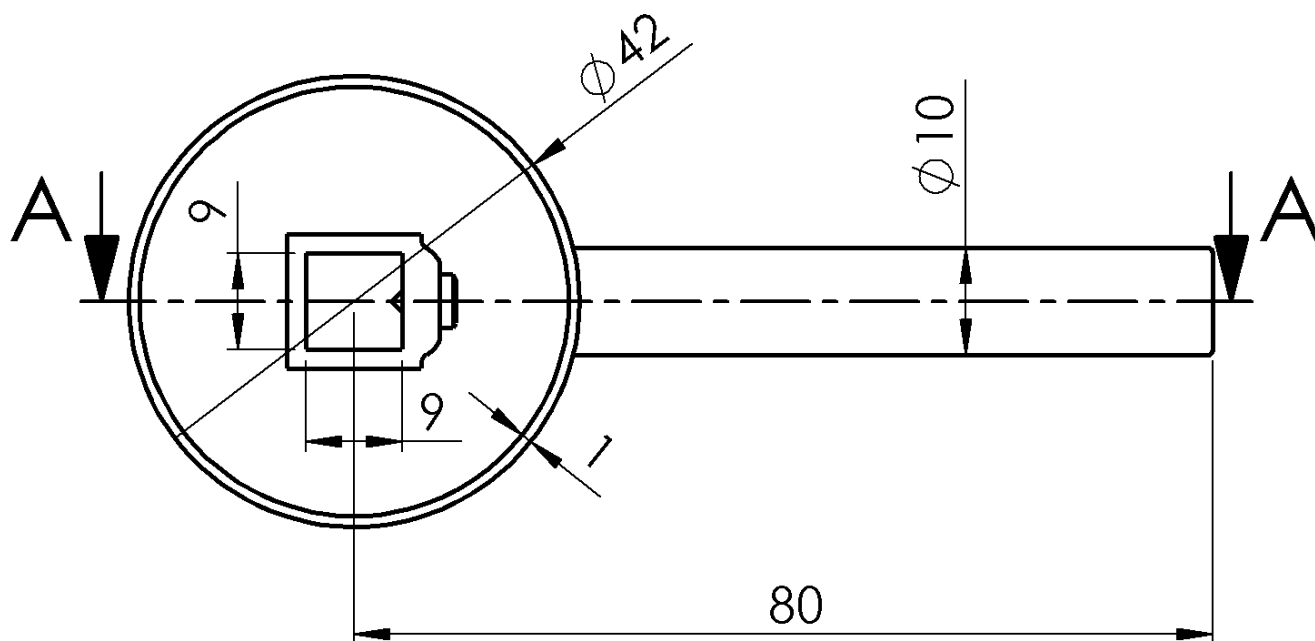

### Properties

**Weight / Piece:** 0.097 kg

**Packaging:** 1 Piece

**Warranty:** 2 years

Technical sheet

ŘEZ A-A