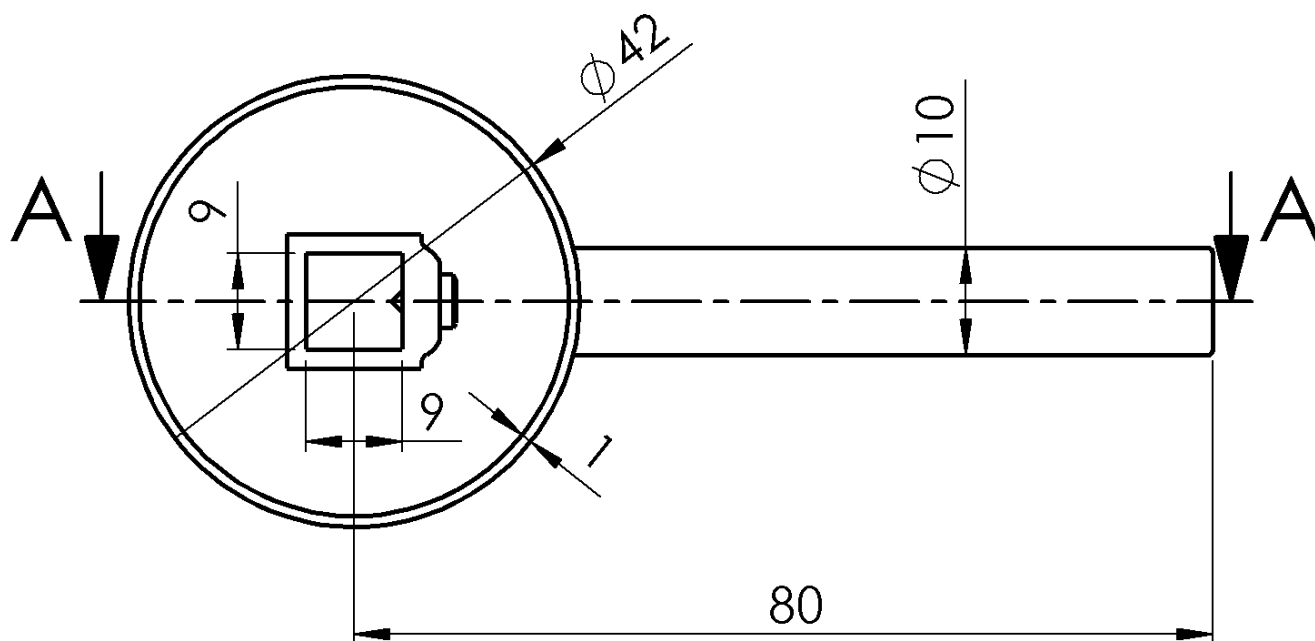

Technical sheet